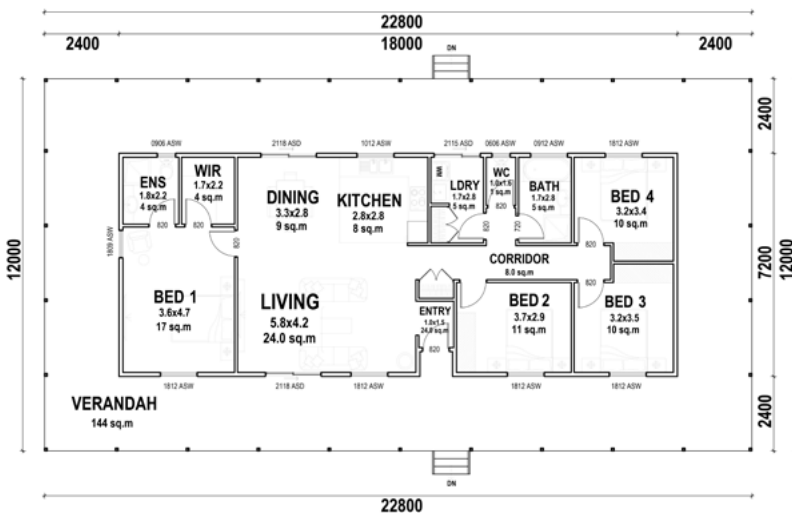

**KIT HOMES**

**MAYBANK**

The sweeping verandah completes the stylish Maybank. The dining area opens onto the rear verandah making it ideal for alfresco dining, while the living area opens to the verandah at the front. You can sit outdoors in any aspect with this home, and enjoy the winter sun, or summer shade.

ENCLOSED	OTHER
129.60m <sup>2</sup>	144.00m <sup>2</sup>

**TOTAL 273.60m<sup>2</sup>**

 4
  2
  1

For a larger view of our floor plans, please check our website.