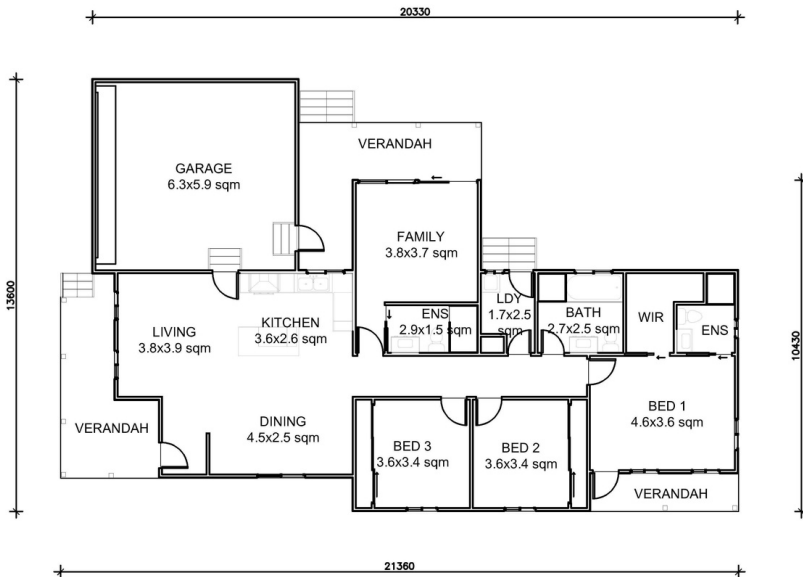

KIT HOMES

DARWIN

Kit Homes Darwin a versatile three-bedroom residence combining functionality and style. With its dynamic living area, well-appointed kitchen, and generous bedrooms, this modern dwelling offers comfort and convenience for a truly enjoyable living experience.

ENCLOSED	OTHER
182.18m ²	34.30m ²
TOTAL 216.48m²	
 3+  3  1	

For a larger view of our floor plans, please check our website.