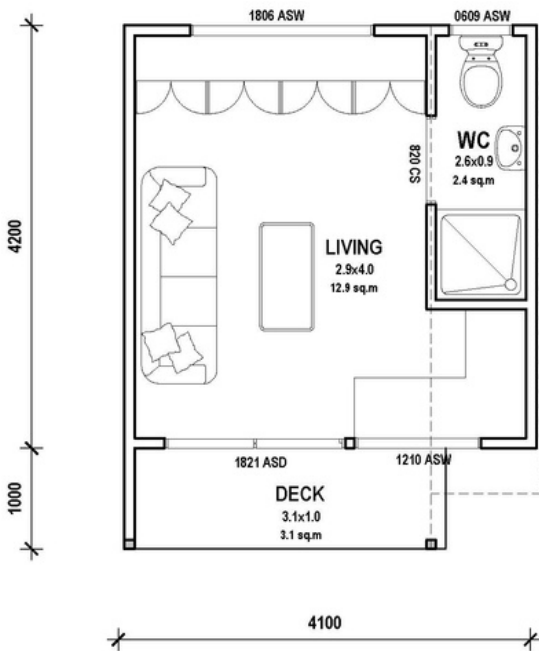

KIT HOMES

OAKDALE

Boasting a generously sized living room that provides ample space for relaxation and entertainment, as well as a charming outdoor deck that extends the living space to the great outdoors, the Oakdale is the epitome of small and compact living done right. This cozy yet functional addition to your property is designed to make the most of every square inch, offering a perfect blend of comfort and versatility.

ENCLOSED	OTHER
17.22m ²	3.20m ²
TOTAL 20.42m²	
1-	1 1

For a larger view of our floor plans, please check our website.