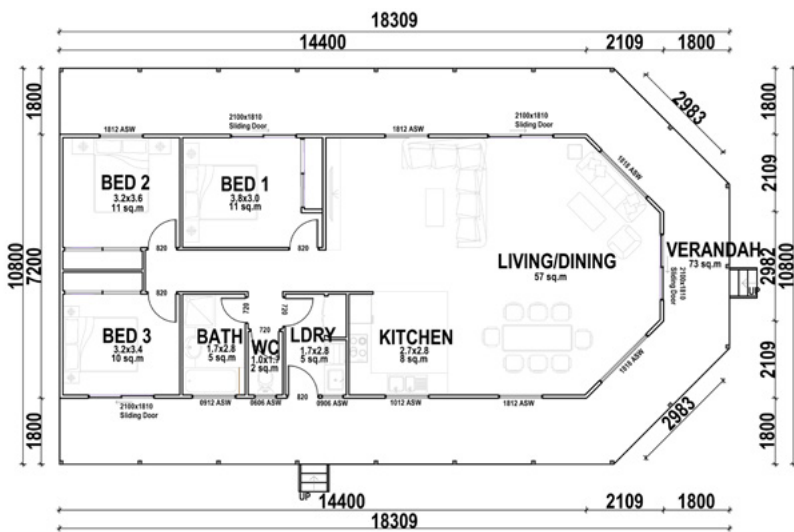

KIT HOMES

BANKSIA

Embrace a welcoming yet a private compact home with our Banksia Kit Home, with a large Dining/Living and Kitchen area, the Banksia is perfect for both privacy and socialising.

ENCLOSED	OTHER
114.42m ²	73.31m ²
TOTAL 187.73m²	

For a larger view of our floor plans, please check our website.