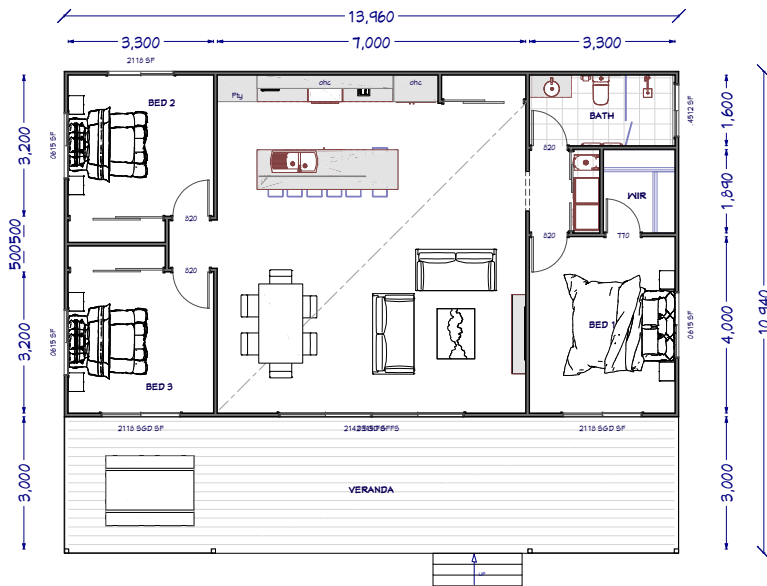

KIT HOMES

BUNDABERG

The Bundaberg has been impeccably crafted with a compact design to showcase an expansive space. The open plan living area and modern verandah which stretches across the length of the skillion roof is sure to bring your daydream to life.

ENCLOSED	OTHER
109.00m ²	44.00m ²
TOTAL 153.00m²	
3	1
	1

For a larger view of our floor plans, please check our website.