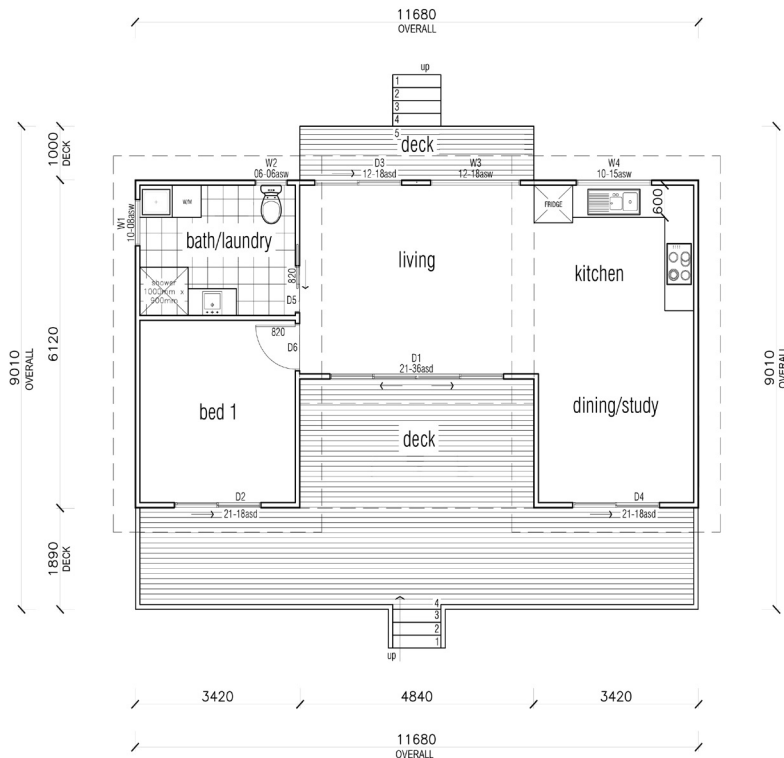

KIT HOMES

BALLINA

The Kit Homes Ballina offers an area of relaxation that can be escaped to. Perfect for a backyard granny flat or standalone unit, the Kit Homes Ballina opens many doors to possibilities.

ENCLOSED	OTHER
59.86m ²	38.50m ²

TOTAL 98.36m²

For a larger view of our floor plans, please check our website.