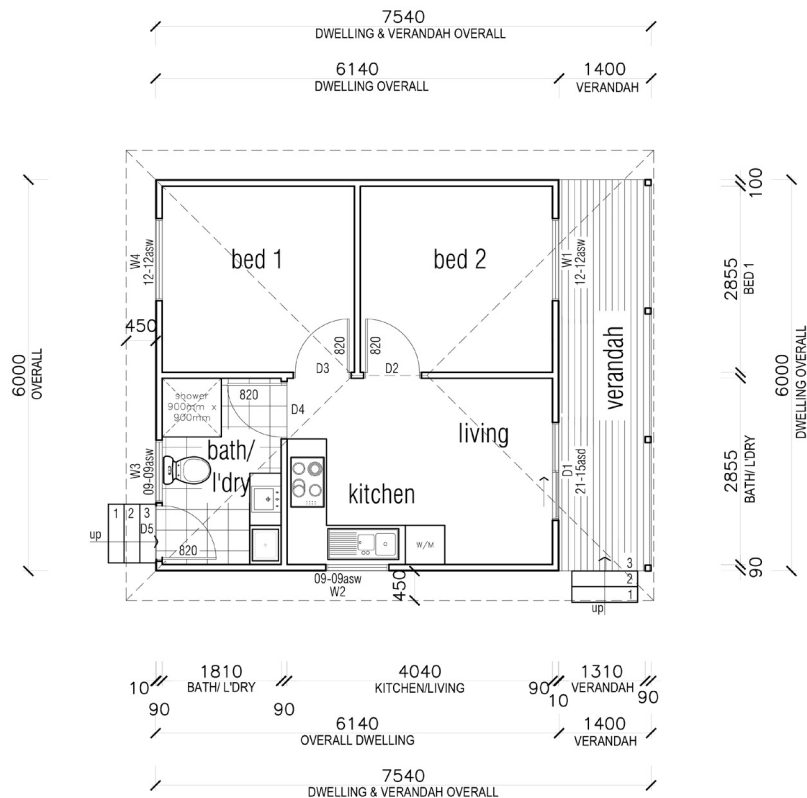

KIT HOMES

HORSHAM

With two bedrooms and an open style kitchen and living area, comfort and simplistic style resonates throughout the Kit Homes Horsham.

ENCLOSED	OTHER
36.84m²	8.40m²
TOTAL 45.24m²	
2 1 1	

For a larger view of our floor plans, please check our website.