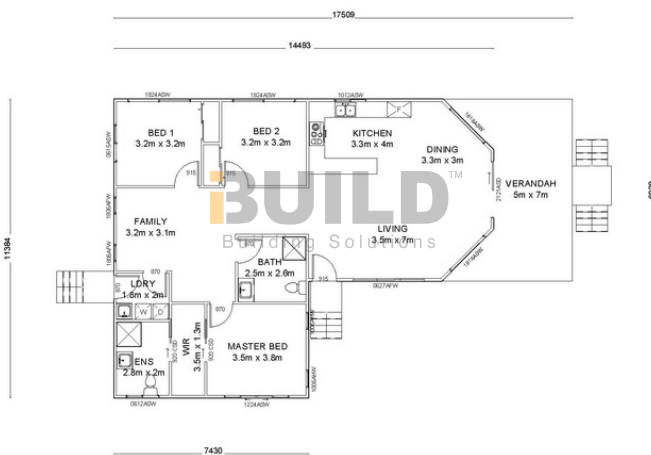

KIT HOMES

BAIRNSDALE

Experience comfort and relaxation in our Kit Homes Bairnsdale, featuring an open living space, a spacious master bedroom with a contemporary ensuite, and two generously sized additional bedrooms.

ENCLOSED	OTHER	
130.23m ²	26.62m ²	
TOTAL	159.85m²	
2	2	1

For a larger view of our floor plans, please check our website.