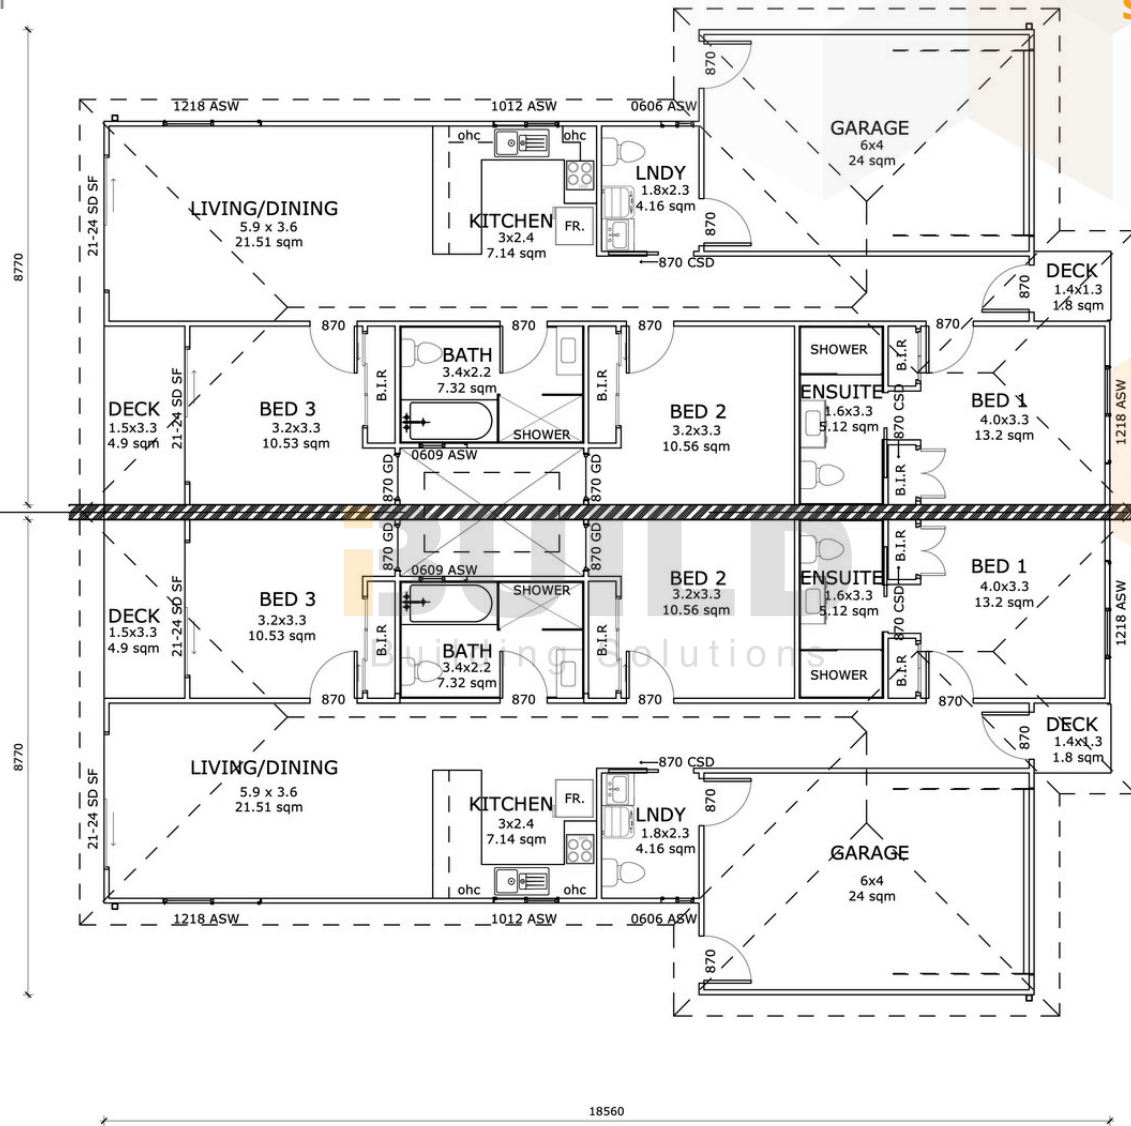

Duplex Kit Homes

Double Bay

Designed for space and flexibility, Duplex Kit Homes Double Bay features six bedrooms, four bathrooms, and open-plan living. Multiple decks offer outdoor relaxation, while a double garage adds convenience - perfect for large families or dual living.

| | |
|----------------------------|---------------------|
| ENCLOSED | OTHER |
| 268.12m ² | 13.84m ² |
| TOTAL 281.96m ² | |
| 6 | 4 |
| 2 | |

GROUND FLOOR PLAN

GROUND FLOOR PLAN