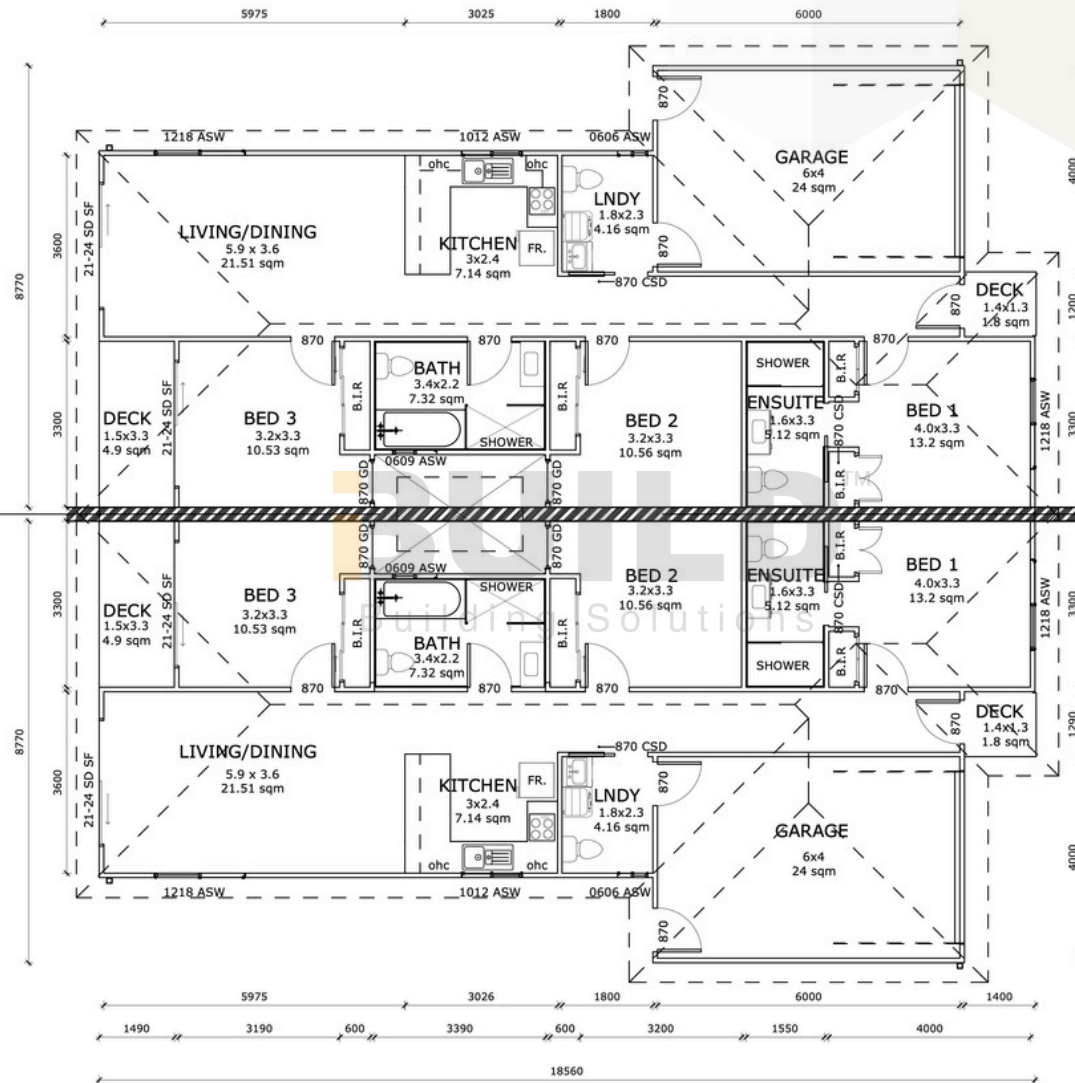

Duplex Kit Homes

Double Bay

Designed for space and flexibility, Duplex Kit Homes Double Bay features six bedrooms, four bathrooms, and open-plan living. Multiple decks offer outdoor relaxation, while a double garage adds convenience - perfect for large families or dual living.

| | |
|----------------------------|---------------------|
| ENCLOSED | OTHER |
| 268.12m ² | 13.84m ² |
| TOTAL 281.96m ² | |
| 6 | 4 |
| 2 | |

GROUND FLOOR PLAN

GROUND FLOOR PLAN