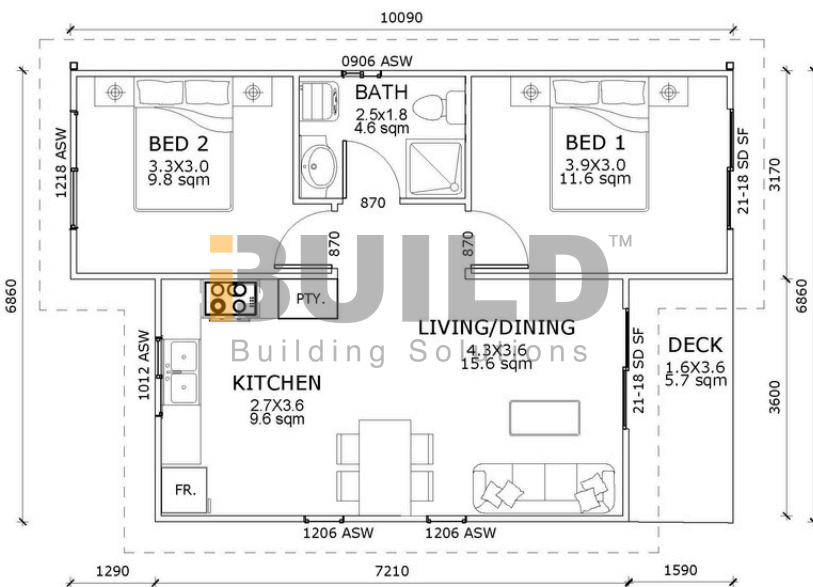

GRANNY FLATS

BELGRAVE

Granny Flats Belgrave offers a dynamic interior with its open-plan living and two bedrooms. Along with its deck, this granny flat has everything you need.

ENCLOSED	OTHER
58.45m ²	5.7m ²

TOTAL 64.15m²

 1
  1
  1

For a larger view of our floor plans, please check our website.