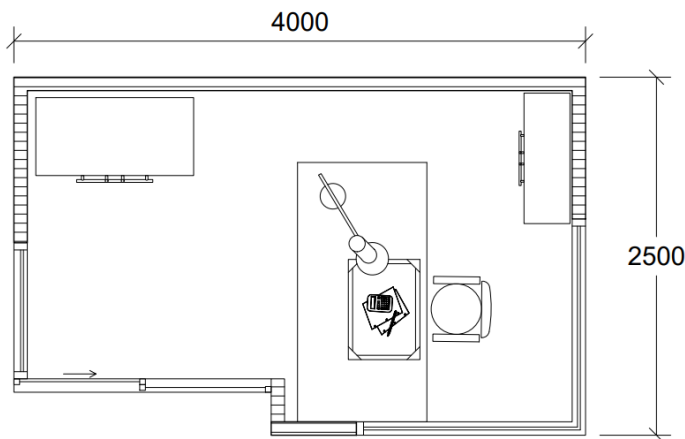

iBUILDTM
Building Solutions

HOME OFFICE PODS

MIA MIA 4000

The Mia Mia 4000 measures at 2.5m x 4m x 2.5m and provides ample space to set up your home office inside. The sleek design of the corner entry into the office provides a modern take on the typical home office pod. The opportunity for natural light to stream in through the glass sliding doors is simply a bonus.

| ENCLOSED | OTHER |
|--|---|
| 8.8m ² | 1.2m ² |
| TOTAL | 10m² |
|  1 |  3 |

For a larger view of our floor plans, please check our website.