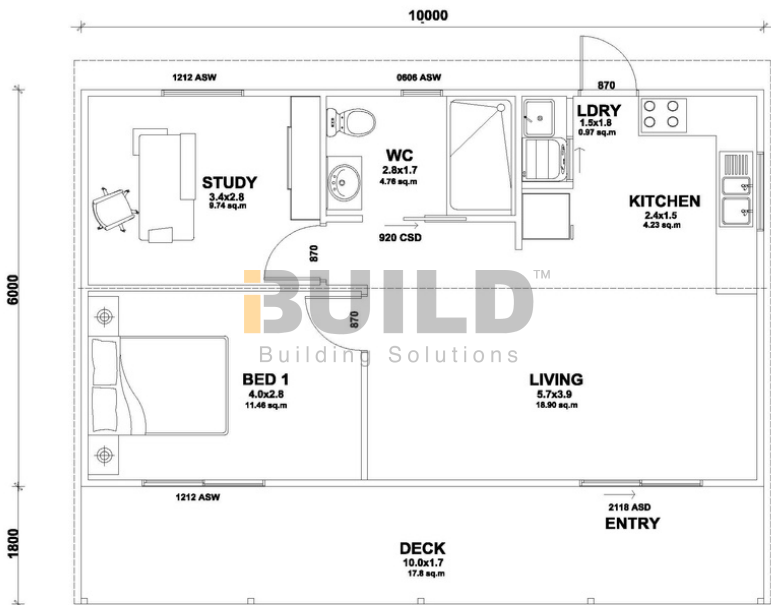

KIT HOMES
AVILA

With a full verandah across the front, the Avila is always a winner for folks looking at homes of this size.

ENCLOSED	OTHER	
60.0m ²	18.0m ²	
TOTAL 78.0m²		
2	1	1

For a larger view of our floor plans, please check our website.