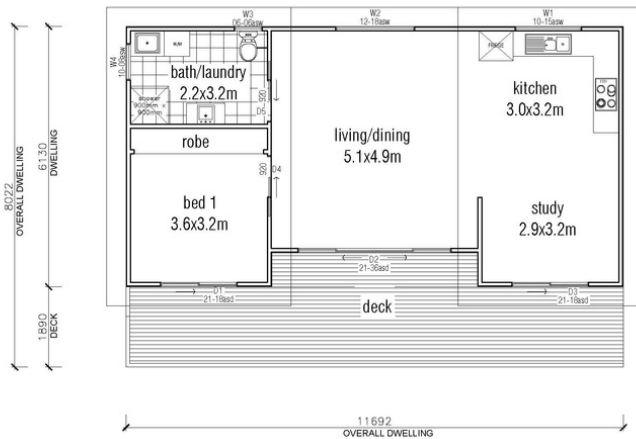

# Ballina 46

With a functional layout and an entertainer's verandah, this impressive one-bedroom home presents a rare and exciting opportunity to enjoy a relaxed lifestyle without compromise.

ENCLOSED	OTHER
<b>67.83m<sup>2</sup></b>	<b>25.96m<sup>2</sup></b>

**TOTAL 93.79m<sup>2</sup>**

 1
  1
  1

For a larger view of our floor plans, please check our website.