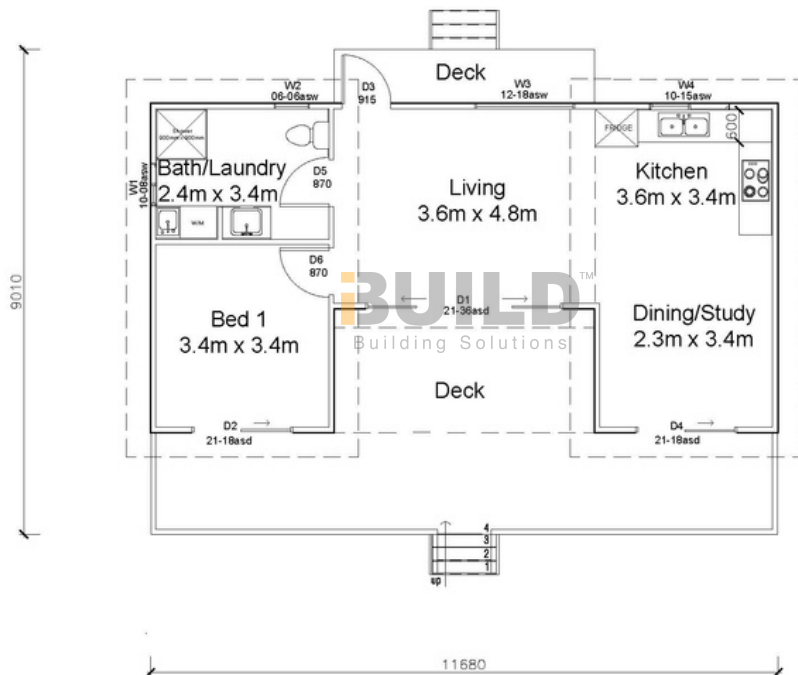

**KIT HOMES**

**BALLINA**

The Kit Homes Ballina provide a tranquil retreat, ideal for a backyard granny flat or a standalone unit. With its versatile design, it opens up numerous possibilities for personalised living.

ENCLOSED	OTHER	
59.86 m <sup>2</sup>	38.50 m <sup>2</sup>	
<b>TOTAL 98.36 m<sup>2</sup></b>		
 1	 1	 1

For a larger view of our floor plans, please check our website.