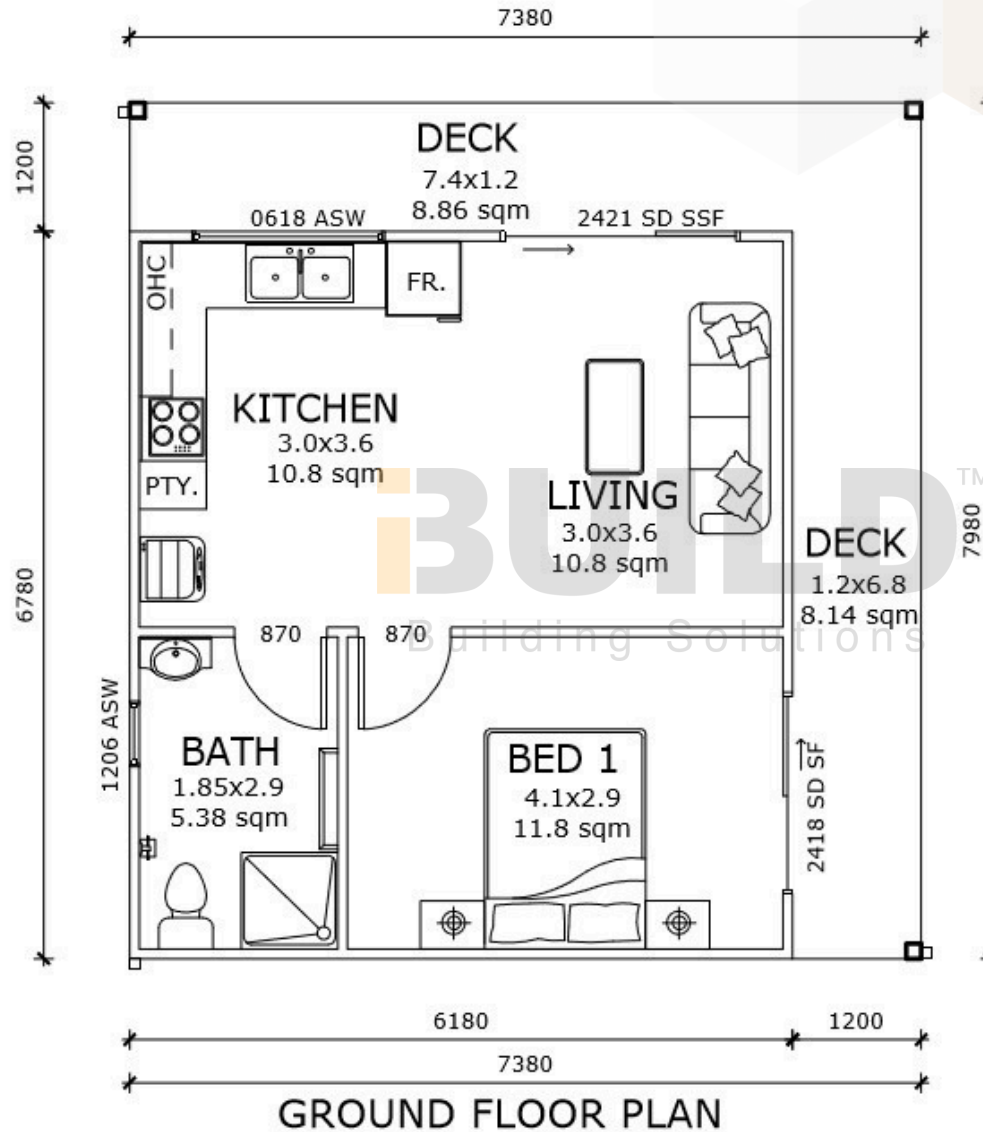

iBUILDTM
Building Solutions

iBUILDTM
Building Solutions

STRONGER • SMARTER • FASTER
MORE AFFORDABLE

KIT HOMES

CARLTON

Kit Homes Carlton is a compact and efficient one-bedroom design, perfect for singles or couples. The cosy living area connects to a functional kitchen and opens onto two spacious decks, ideal for outdoor relaxation. With a well-sized bathroom and thoughtful layout, it offers comfort and simplicity in a compact footprint.

ENCLOSED 41.96m²	OTHER 16.8m²	
TOTAL 58.76m²		
1	1	1

iBUILDTM
Building Solutions

59TH AUSTRALIAN
Export & Investment Awards

EXPORT
AWARDS
2021

1800 679 268
info@i-build.com.au
www.i-build.com.au

Facebook@ibuildau
YouTube@ibuildbuilding
Pinterest@ibuildbuildings

Eastern Innovation
5A Hartnett Close
Mulgrave VIC 3170

© copyright iBuild - v9.17 20220930

GROUND FLOOR PLAN