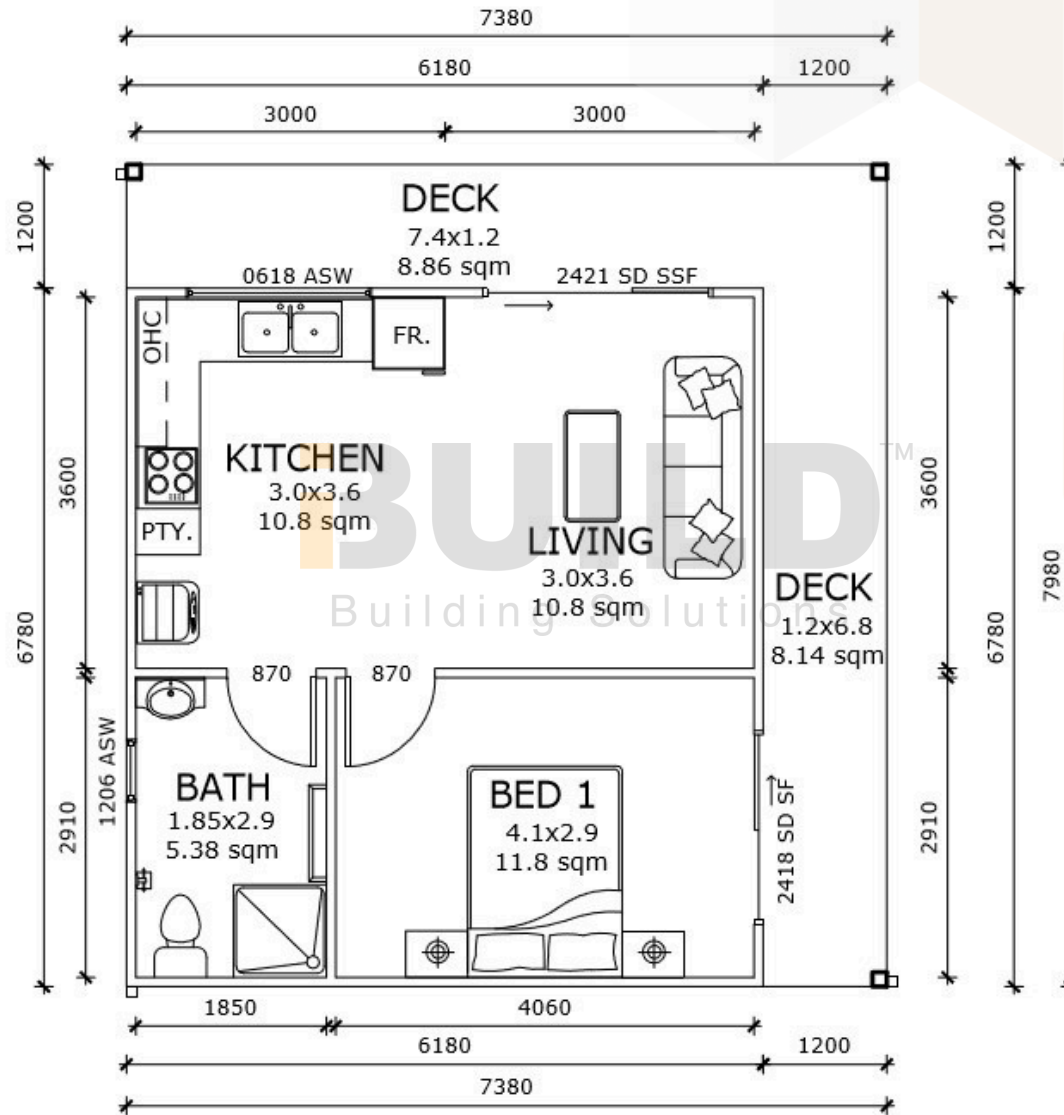

iBUILDTM
Building Solutions

iBUILDTM
Building Solutions

STRONGER • SMARTER • FASTER
MORE AFFORDABLE

KIT HOMES

CARLTON

Kit Homes Carlton is a compact and efficient one-bedroom design, perfect for singles or couples. The cosy living area connects to a functional kitchen and opens onto two spacious decks, ideal for outdoor relaxation. With a well-sized bathroom and thoughtful layout, it offers comfort and simplicity in a compact footprint.

ENCLOSED 41.96m²	OTHER 16.8m²	
TOTAL 58.76m²		
1	1	1

iBUILDTM
Building Solutions

59TH AUSTRALIAN
Export & Investment Awards

EXPORT
AWARDS
2021

1800 679 268
info@i-build.com.au
www.i-build.com.au

Facebook@ibuildau
YouTube@ibuildbuilding
Pinterest@ibuildbuildings

Eastern Innovation
5A Hartnett Close
Mulgrave VIC 3170

© copyright iBuild - v9.17 20220930

GROUND FLOOR PLAN