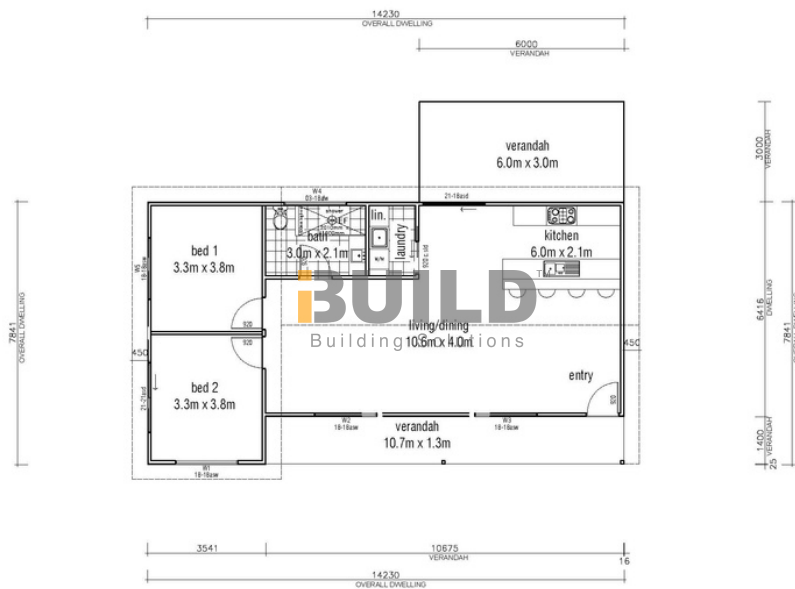

**KIT HOMES**

**MOREE**

The Kit Homes Moree comes complete with a bathroom, two cosy bedrooms, an inviting open-concept living and dining space, and a charming verandah that creates an ideal space to relax and enjoy your home with your loved ones.

ENCLOSED	OTHER
96.0m <sup>2</sup>	33.5m <sup>2</sup>
<b>TOTAL 129.5m<sup>2</sup></b>	
2	1
	1

For a larger view of our floor plans, please check our website.