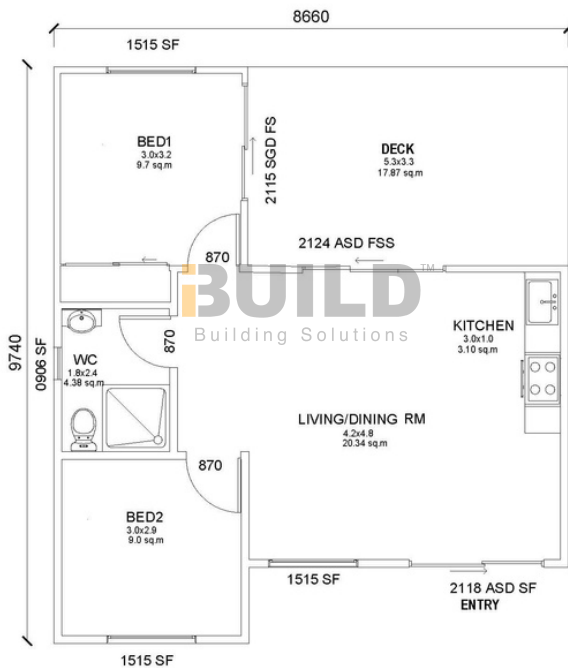

KIT HOMES

MUDGEE

Perfect for singles or young couples, our compact Kit Homes Mudgee features a master bedroom and a small guest room. It boasts a spacious verandah, ideal for enjoying the sunset. Mudgee offers the perfect balance of privacy and socialising.

ENCLOSED	OTHER
58.80m ²	17.90m ²
TOTAL 76.70m²	
2	1
	1

For a larger view of our floor plans, please check our website.