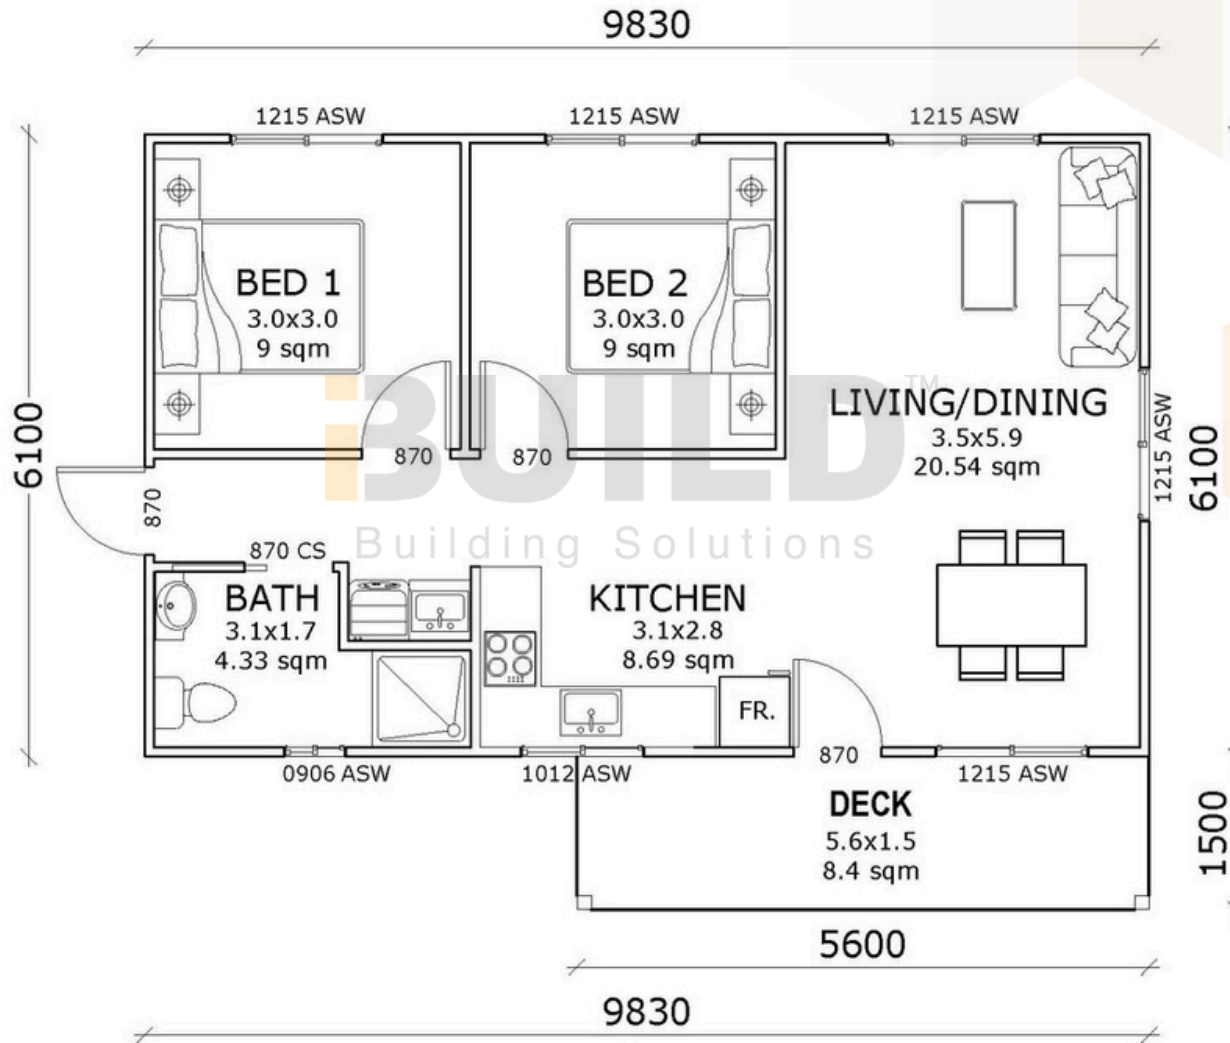

ENCLOSED	OTHER
60.00m ²	8.37m ²
TOTAL 68.37m²	
2	1
	1

59TH AUSTRALIAN
Export & Investment Awards

1800 679 268
info@i-build.com.au
www.i-build.com.au

Facebook@ibuildau
YouTube@ibuildbuilding
Pinterest @ibuildbuildings

Eastern Innovation
5A Hartnett Close
Mulgrave VIC 3170
© copyright iBuild - v9.17
20220930

GROUND FLOOR PLAN

GROUND FLOOR PLAN

BUILDTM
Building Solutions