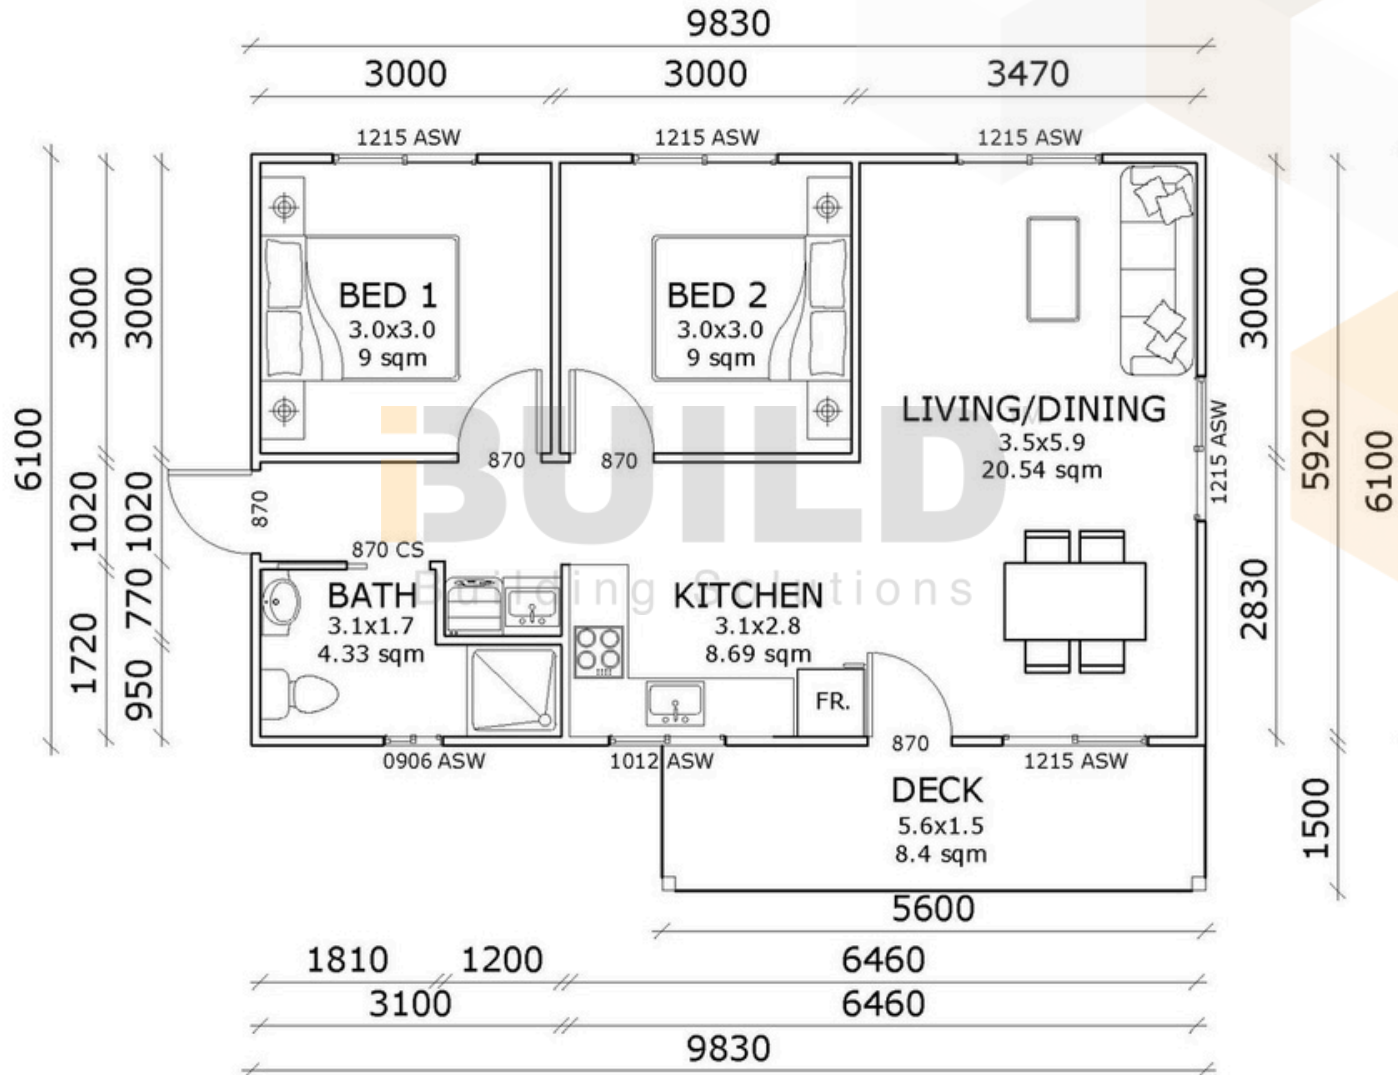

ENCLOSED	OTHER
60.00m ²	8.37m ²
TOTAL 68.37m²	
2	1
	1

59TH AUSTRALIAN
Export & Investment Awards

1800 679 268
info@i-build.com.au
www.i-build.com.au

Facebook@ibuildau
YouTube@ibuildbuilding
Pinterest @ibuildbuildings

Eastern Innovation
5A Hartnett Close
Mulgrave VIC 3170
© copyright iBuild - v9.17
20220930

GROUND FLOOR PLAN

GROUND FLOOR PLAN

BUILDTM
Building Solutions