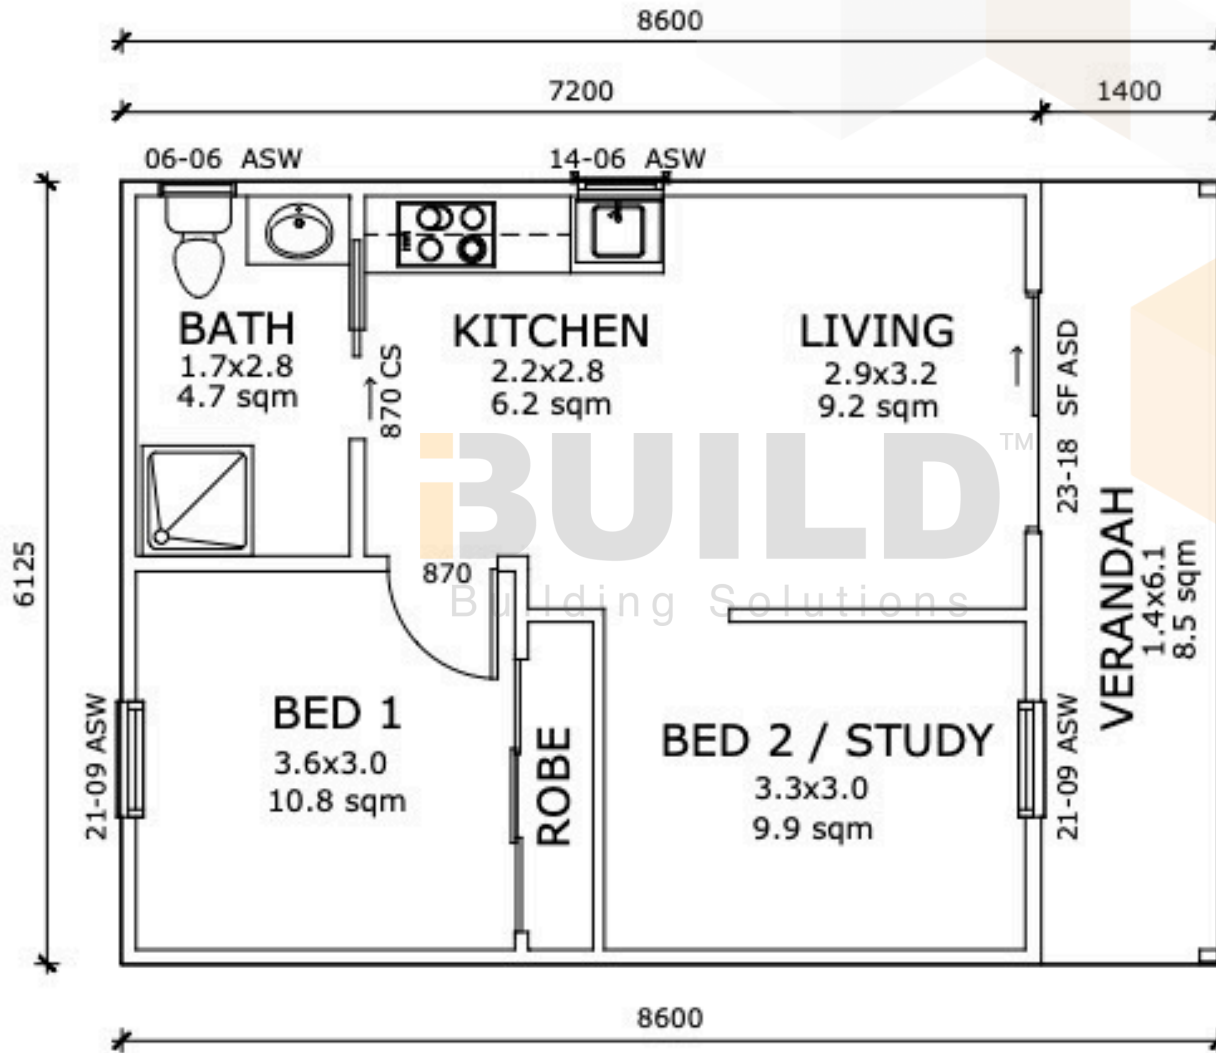

BUILD^{TM}
Building Solutions