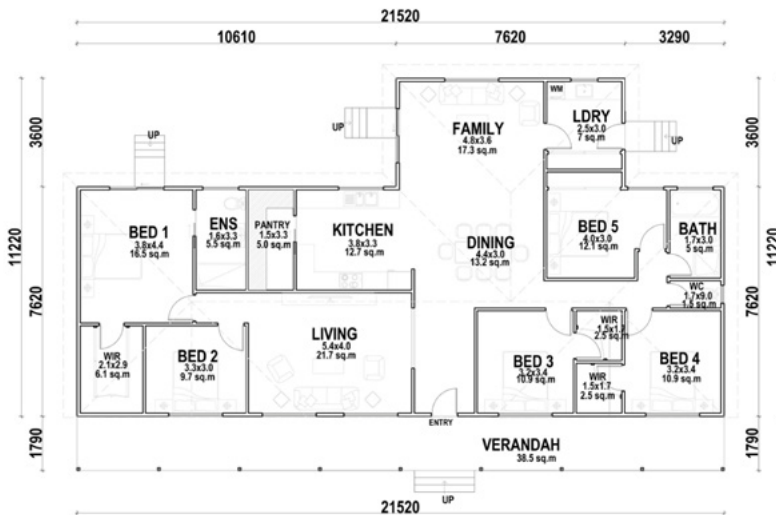

**KIT HOMES**

**ALBURY**

This exclusive 4-bedroom home is perfect for those who are looking for a simple yet classy home. Equipped with roomy living areas, a spacious study room and a long verandah, the kit home Albany is perfect for large extended families.

ENCLOSED	OTHER
191.41m <sup>2</sup>	38.52m <sup>2</sup>
<b>TOTAL 229.93m<sup>2</sup></b>	
4+	2  1

For a larger view of our floor plans, please check our website.