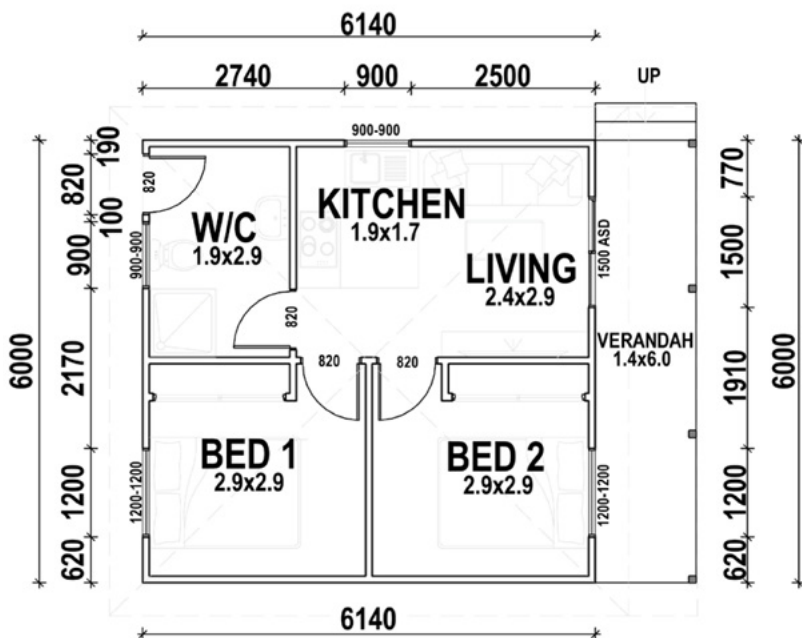

KIT HOMES

PORTLAND

If you're looking for neat and compact cabins, the Portland is for you. Ideal as a fishing lodge, art studio, holiday cabin or a parent retreat, the Portland will catch the breezes and show you amazing views.

ENCLOSED	OTHER
36.84m ²	8.40m ²

TOTAL 45.24m²

 2
  1
  1

For a larger view of our floor plans, please check our website.