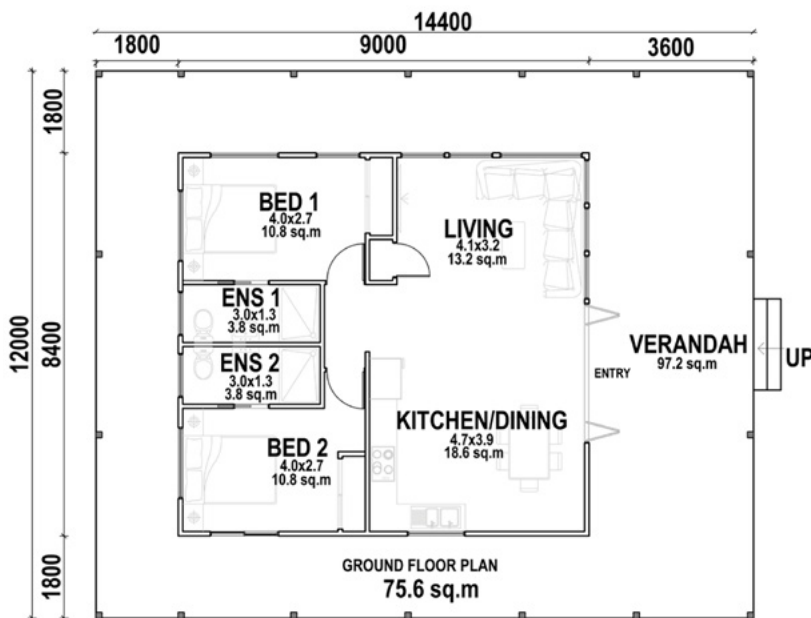

KIT HOMES

WESTWOOD

Let the Westwood become your sanctuary. Beautifully balanced, and with shady verandahs on three sides, the Westwood truly lives up to its name.

ENCLOSED	OTHER
75.60m ²	97.20m ²

TOTAL 172.80m²

 2
  2
  1

For a larger view of our floor plans, please check our website.