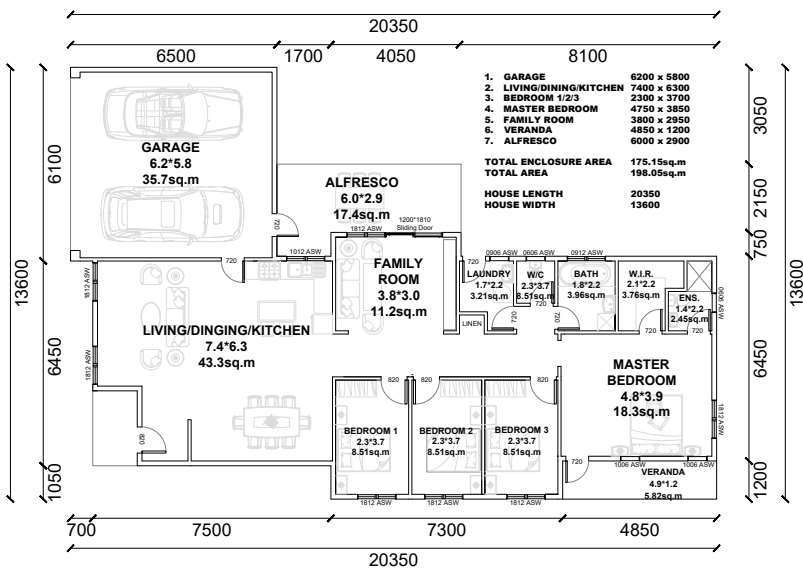

**BUILD**<sup>TM</sup>  
Building Solutions

**KIT HOMES**

**ROCKHAMPTON**

This modern 4-bedroom kit homes Rockhampton includes a master ensuite and features separate living and family areas, with easy access to all amenities including an alfresco, while the entry from the double garage means that you can keep dry from your car to inside your dream home.

ENCLOSED	OTHER
151.58m <sup>2</sup>	23.22m <sup>2</sup>
<b>TOTAL 174.80m<sup>2</sup></b>	
4	2
	1

For a larger view of our floor plans, please check our website.