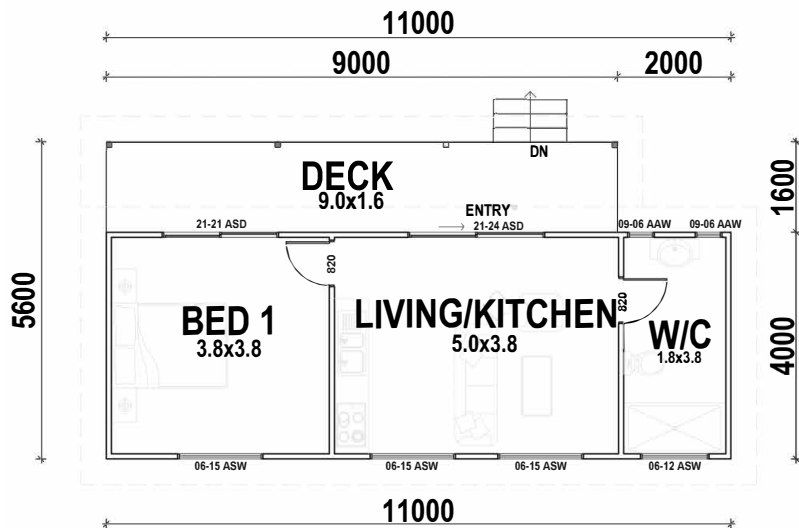

iBUILDTM
Building Solutions

KIT HOMES

WHYALLA

With its slanted roof and open style veranda, the Kit Homes Whyalla is perfect for personal sanctuaries and entertainment areas to suit most lifestyles.

ENCLOSED	OTHER
44.00m ²	14.40m ²
TOTAL 58.40m²	
1	1
1	

For a larger view of our floor plans, please check our website.