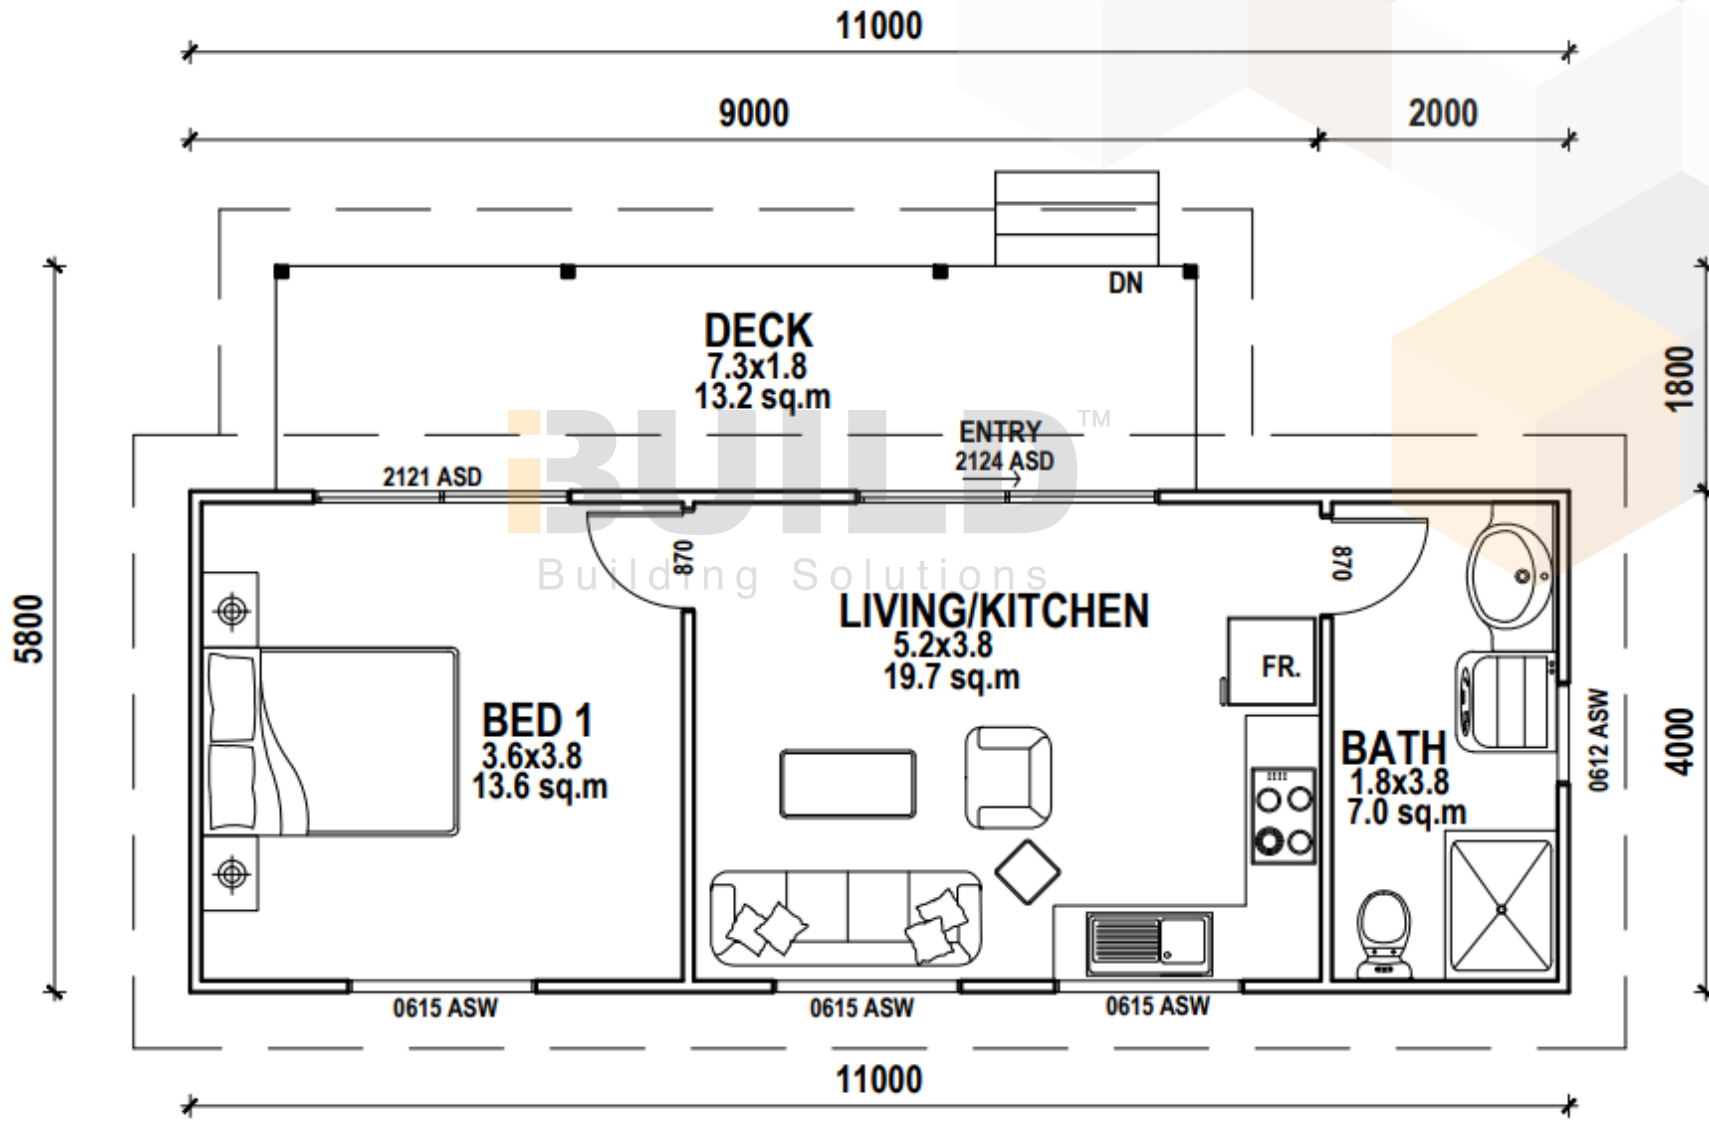

ENCLOSED	OTHER
44.00m ²	13.2m ²
TOTAL 57.2m²	
1	1
1	

59TH AUSTRALIAN
Export & Investment Awards

1800 679 268
info@i-build.com.au
www.i-build.com.au

Facebook@ibuildau
YouTube@ibuildbuilding
Pinterest@ibuildbuildings

Eastern Innovation
5A Hartnett Close
Mulgrave VIC 3170

© copyright iBuild - v9.17 20220930

*UPDATED FLOORPLAN - 2024.10.11

*UPDATED FLOORPLAN - 2024.10.11