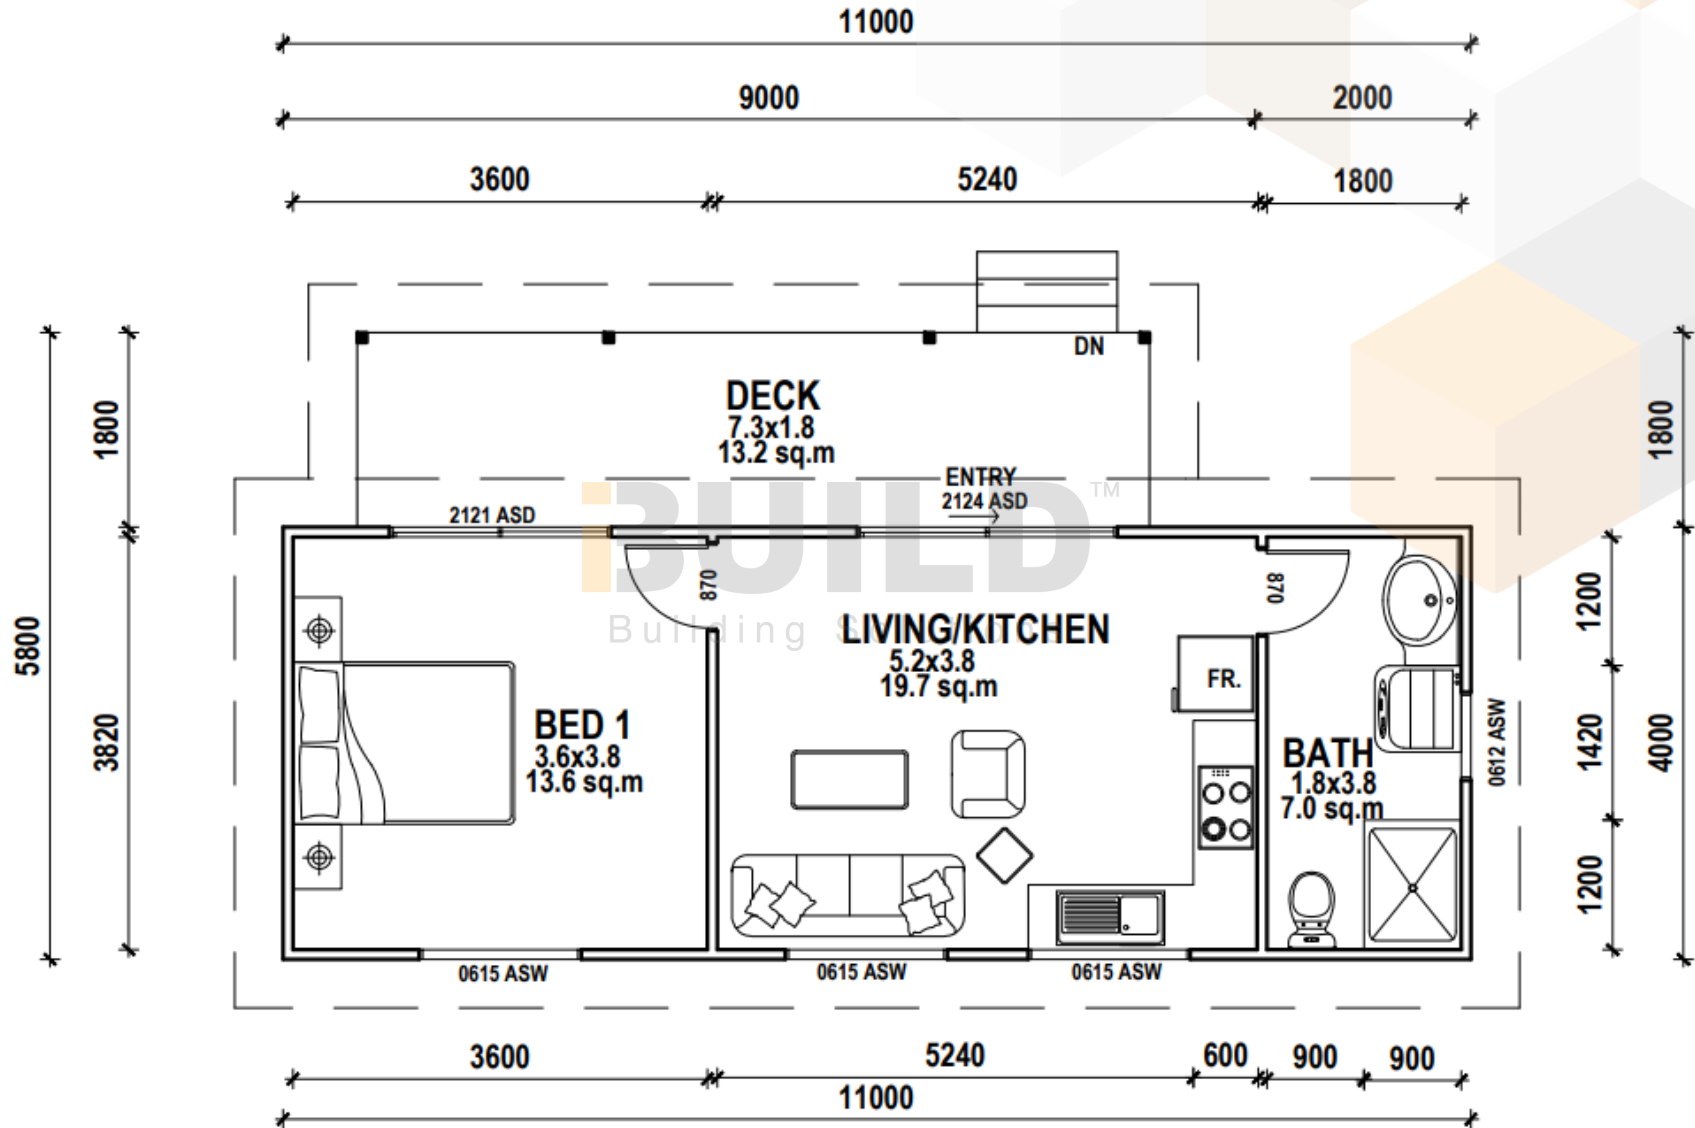

ENCLOSED	OTHER
44.00m ²	13.2m ²
TOTAL 57.2m²	
1	1
1	

59TH AUSTRALIAN
Export & Investment Awards

1800 679 268
info@i-build.com.au
www.i-build.com.au

Facebook@ibuildau
YouTube@ibuildbuilding
Pinterest@ibuildbuildings

Eastern Innovation
5A Hartnett Close
Mulgrave VIC 3170

© copyright iBuild - v9.17 20220930

*UPDATED FLOORPLAN - 2024.10.11

*UPDATED FLOORPLAN - 2024.10.11