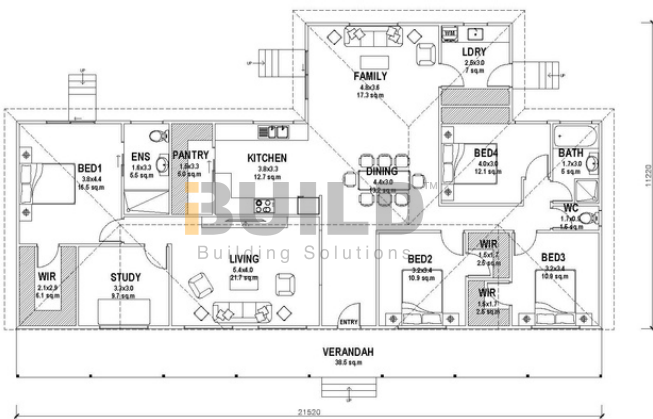

KIT HOMES

ALBURY

This elegant four-bedroom home offers refined living with spacious areas, a generous study, and a long verandah. Kit Homes Albury provides a perfect blend of style and comfort for those who appreciate both simplicity and luxury.

ENCLOSED	OTHER
190.57m ²	38.96m ²
TOTAL 229.53m²	
4+	2+ 1

For a larger view of our floor plans, please check our website.