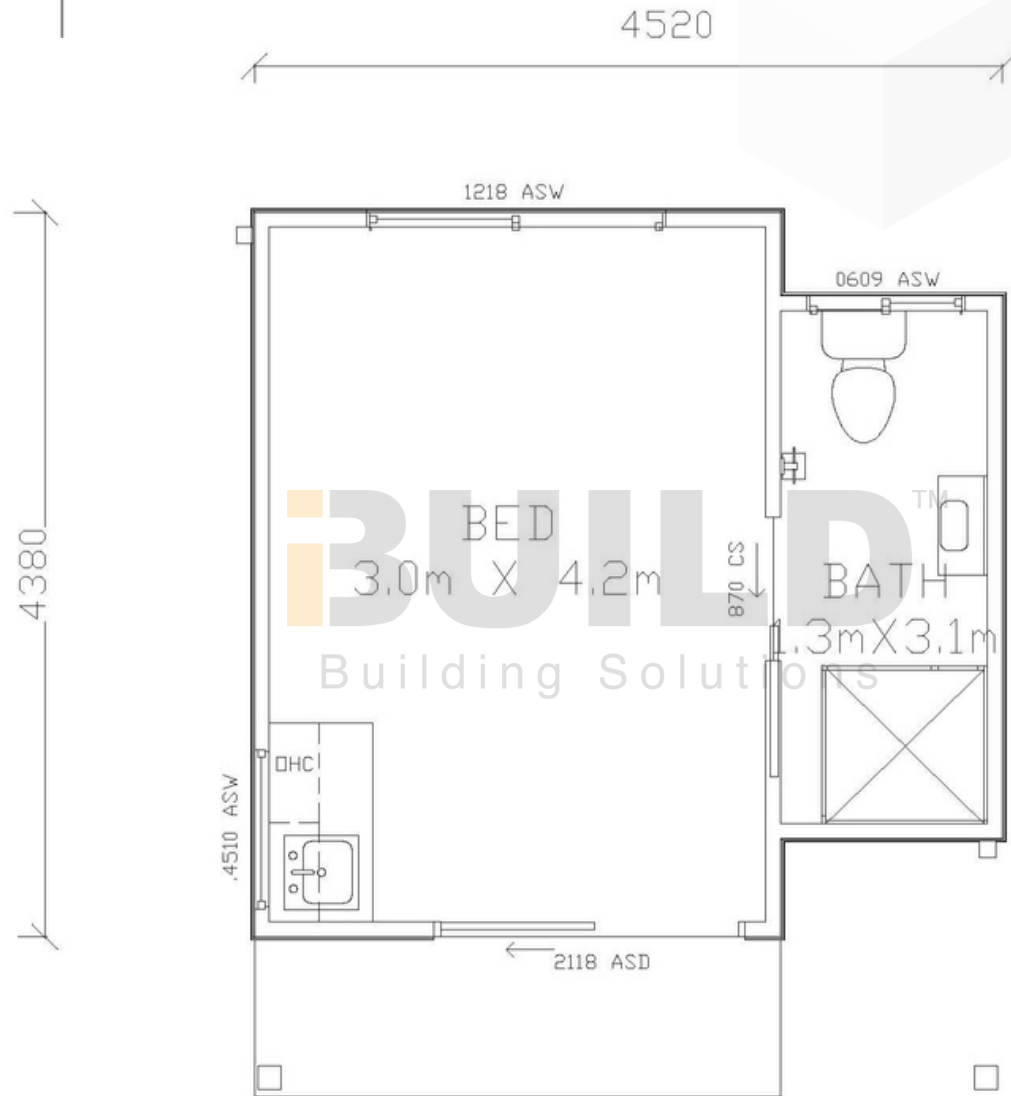

iBUILD^{TM}
Building Solutions