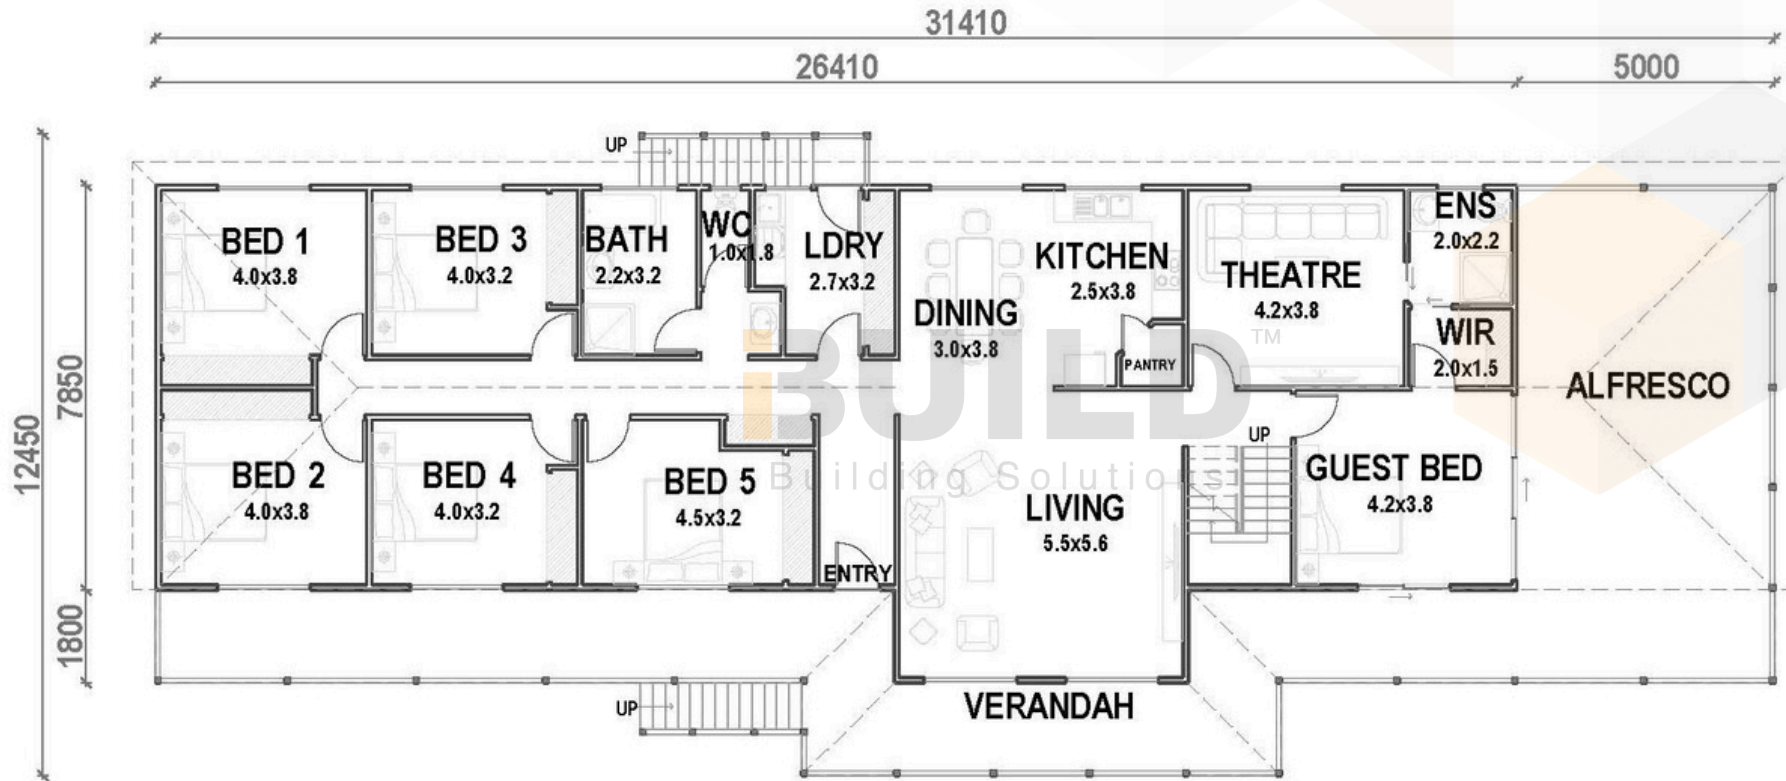

Facebook@ibuildau
YouTube@ibuildbuilding
Pinterest@ibuildbuildings

Eastern Innovation
5A Hartnett Close
Mulgrave VIC 3170

© copyright iBuild - v9.17 20220930

GROUND FLOOR PLAN

217.56 sq.m

FIRST FLOOR PLAN

217.56 sq.m

GROUND FLOOR PLAN

217.56 sq.m

FIRST FLOOR PLAN

217.56 sq.m

BUILDTM
Building Solutions

BUILDTM
Building Solutions

KIT HOMES

ROYALROSE

The Royal Rose is a five bedroom retreat like no other giving you a place where you can really feel at home. With five bedrooms you can make this space your own.

ENCLOSED	OTHER
321.55m ²	15.97m ²
TOTAL 337.52m²	
5+	3
	1

ENCLOSED	OTHER
308.58m ²	181.93m ²

TOTAL 490.51m²

 5
  3
  1

For a larger view of our floor plans, please check our website.