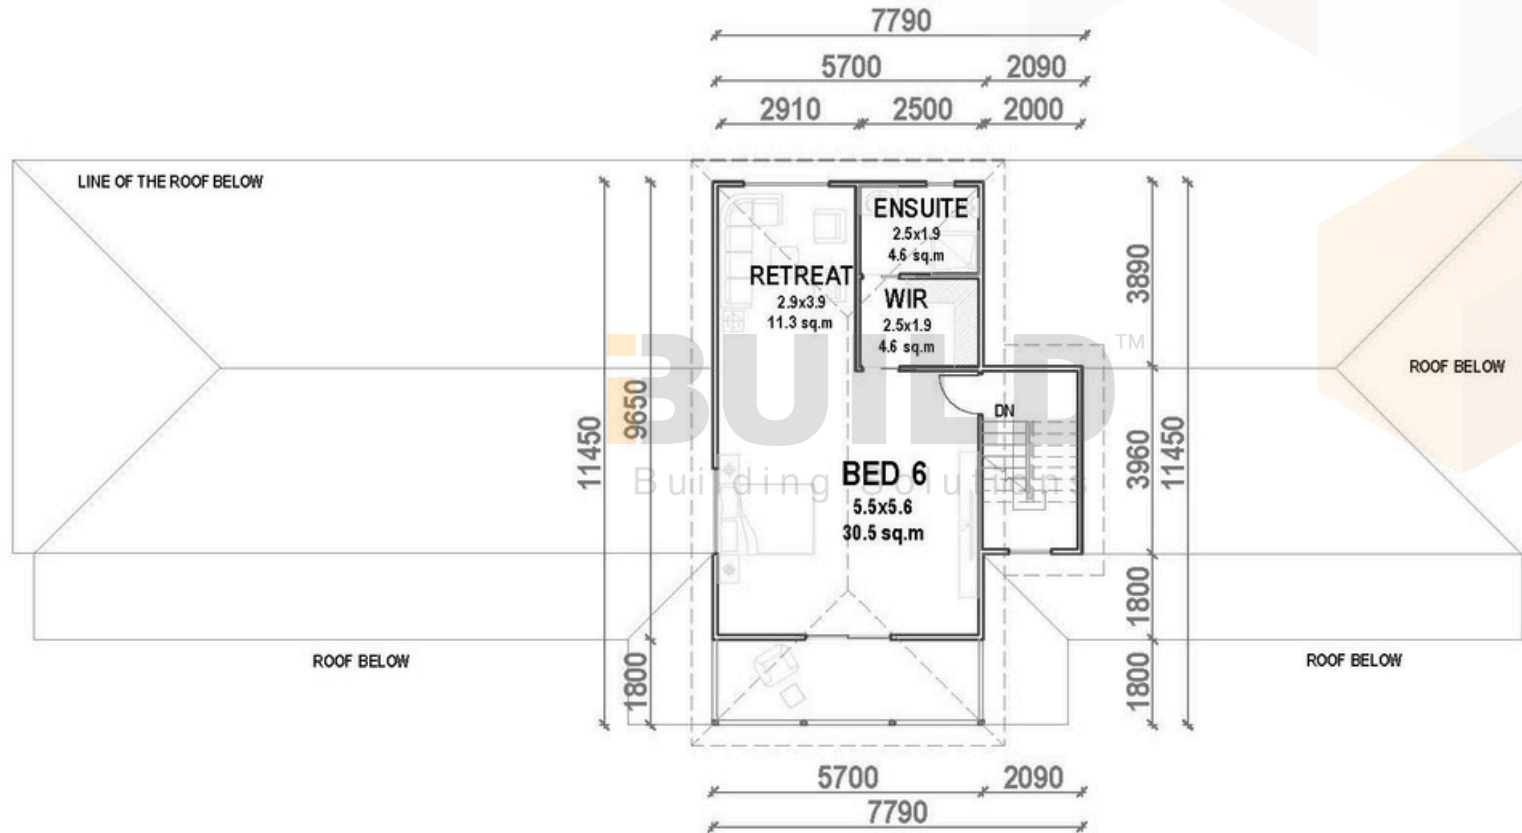

Facebook@ibuildau
YouTube@ibuildbuilding
Pinterest@ibuildbuildings

Eastern Innovation
5A Hartnett Close
Mulgrave VIC 3170

© copyright iBuild - v9.17 20220930

GROUND FLOOR PLAN

217.56 sq.m

FIRST FLOOR PLAN

217.56 sq.m

GROUND FLOOR PLAN

217.56 sq.m

FIRST FLOOR PLAN

217.56 sq.m

BUILDTM
Building Solutions

BUILDTM
Building Solutions

KIT HOMES

ROYALROSE

The Royal Rose is a five bedroom retreat like no other giving you a place where you can really feel at home. With five bedrooms you can make this space your own.

ENCLOSED	OTHER
321.55m ²	15.97m ²
TOTAL 337.52m²	
5+	3
	1

ENCLOSED	OTHER
308.58m ²	181.93m ²

TOTAL 490.51m²

 5
  3
  1

For a larger view of our floor plans, please check our website.