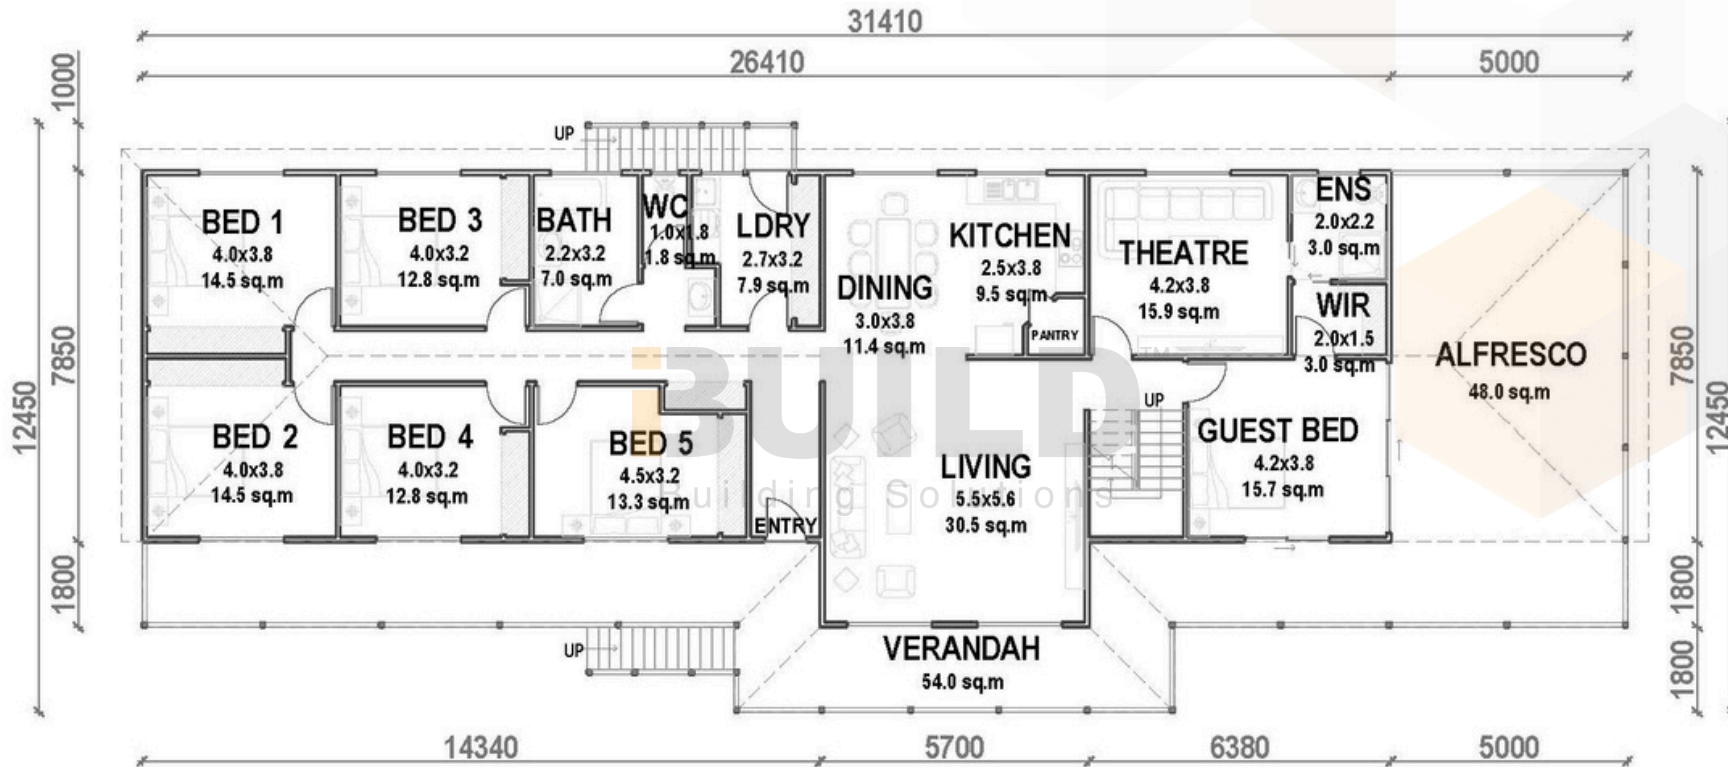

Facebook@ibuildau
YouTube@ibuildbuilding
Pinterest@ibuildbuildings

Eastern Innovation
5A Hartnett Close
Mulgrave VIC 3170

© copyright iBuild - v9.17 20220930

GROUND FLOOR PLAN

217.56 sq.m

FIRST FLOOR PLAN

217.56 sq.m

GROUND FLOOR PLAN

217.56 sq.m

FIRST FLOOR PLAN

217.56 sq.m

BUILDTM
Building Solutions

BUILDTM
Building Solutions

KIT HOMES

ROYALROSE

The Royal Rose is a five bedroom retreat like no other giving you a place where you can really feel at home. With five bedrooms you can make this space your own.

ENCLOSED	OTHER
321.55m ²	15.97m ²
TOTAL 337.52m²	
5+	3
	1

ENCLOSED	OTHER
308.58m ²	181.93m ²

TOTAL 490.51m²

 5
  3
  1

For a larger view of our floor plans, please check our website.