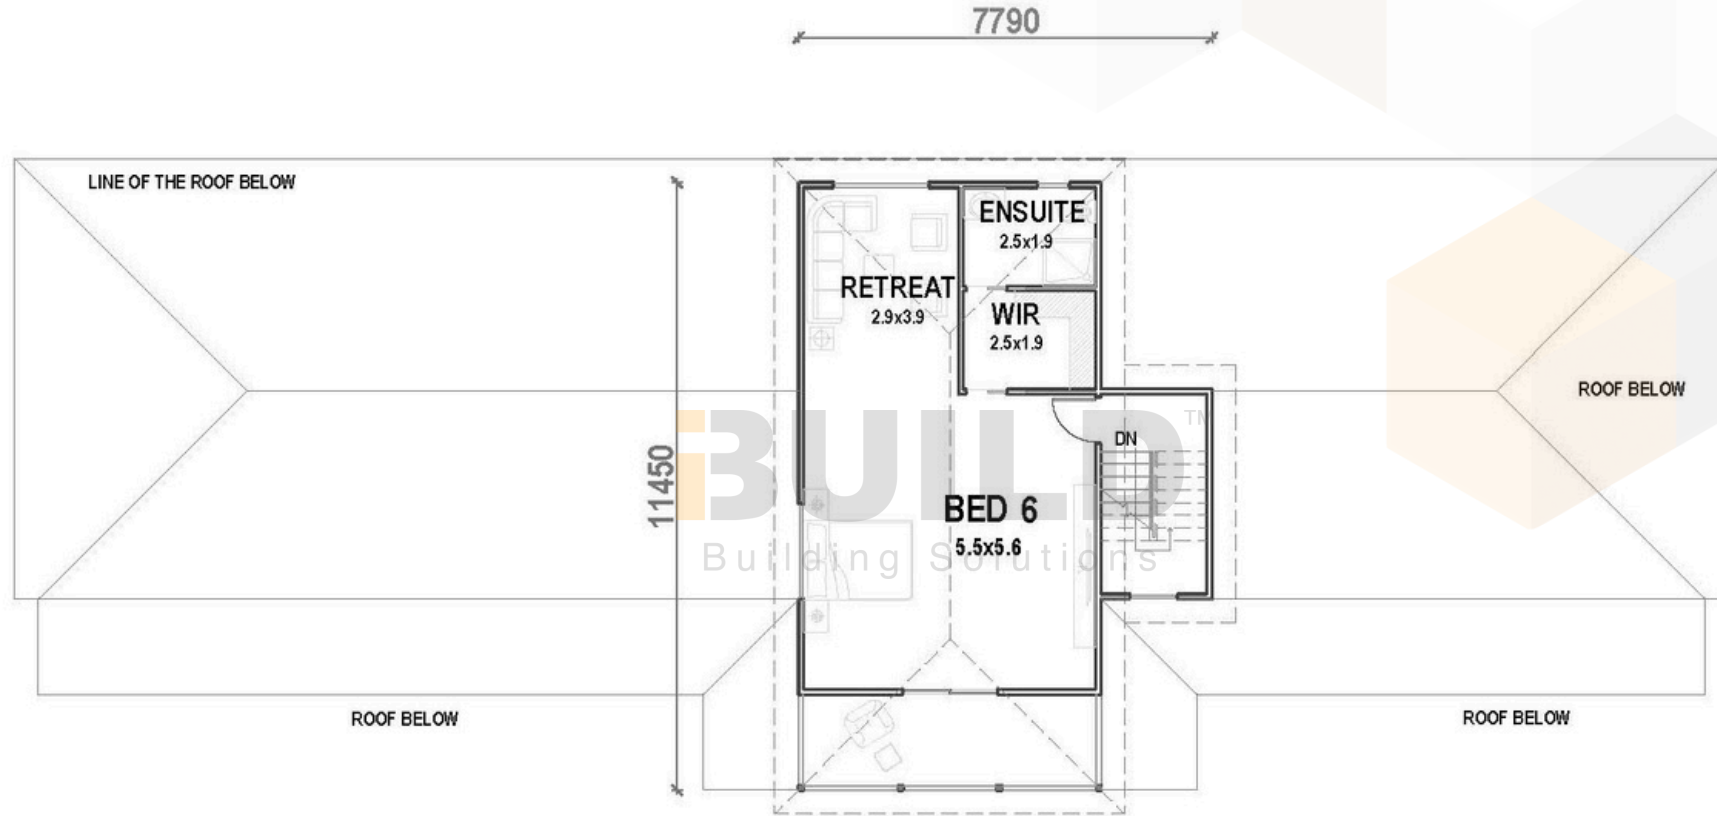

Facebook@ibuildau
YouTube@ibuildbuilding
Pinterest@ibuildbuildings

Eastern Innovation
5A Hartnett Close
Mulgrave VIC 3170

© copyright iBuild - v9.17 20220930

GROUND FLOOR PLAN

217.56 sq.m

FIRST FLOOR PLAN

217.56 sq.m

GROUND FLOOR PLAN

217.56 sq.m

FIRST FLOOR PLAN

217.56 sq.m

BUILDTM
Building Solutions

BUILDTM
Building Solutions

KIT HOMES

ROYALROSE

The Royal Rose is a five bedroom retreat like no other giving you a place where you can really feel at home. With five bedrooms you can make this space your own.

ENCLOSED	OTHER
321.55m ²	15.97m ²
TOTAL 337.52m²	
5+	3
	1

ENCLOSED	OTHER
308.58m ²	181.93m ²

TOTAL 490.51m²

 5
  3
  1

For a larger view of our floor plans, please check our website.