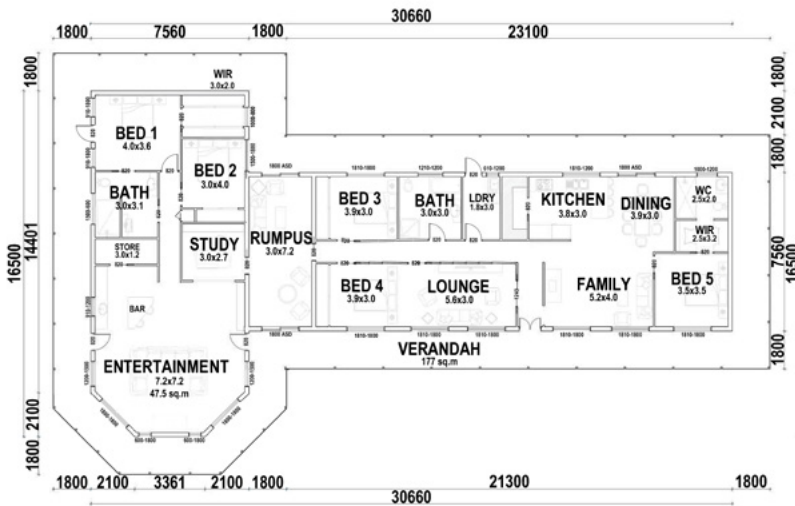

GROUND FLOOR PLAN

217.56 sq.m

FIRST FLOOR PLAN

217.56 sq.m

BUILDTM
Building Solutions

BUILDTM
Building Solutions

KIT HOMES

ROYALROSE

The Royal Rose is a five bedroom retreat like no other giving you a place where you can really feel at home. With five bedrooms you can make this space your own.

ENCLOSED	OTHER
321.55m ²	15.97m ²
TOTAL 337.52m²	
5+	3
	1

For a larger view of our floor plans, please check our website.

KIT HOMES

WAGGA WAGGA

The modern and contemporary Kit Home Wagga Wagga includes five bedrooms, separate living and family areas and easy access to all amenities such as the bar. With a hint of luxury, this kit home is for you!

ENCLOSED	OTHER
308.58m ²	181.93m ²

TOTAL 490.51m²

 5
  3
  1

For a larger view of our floor plans, please check our website.