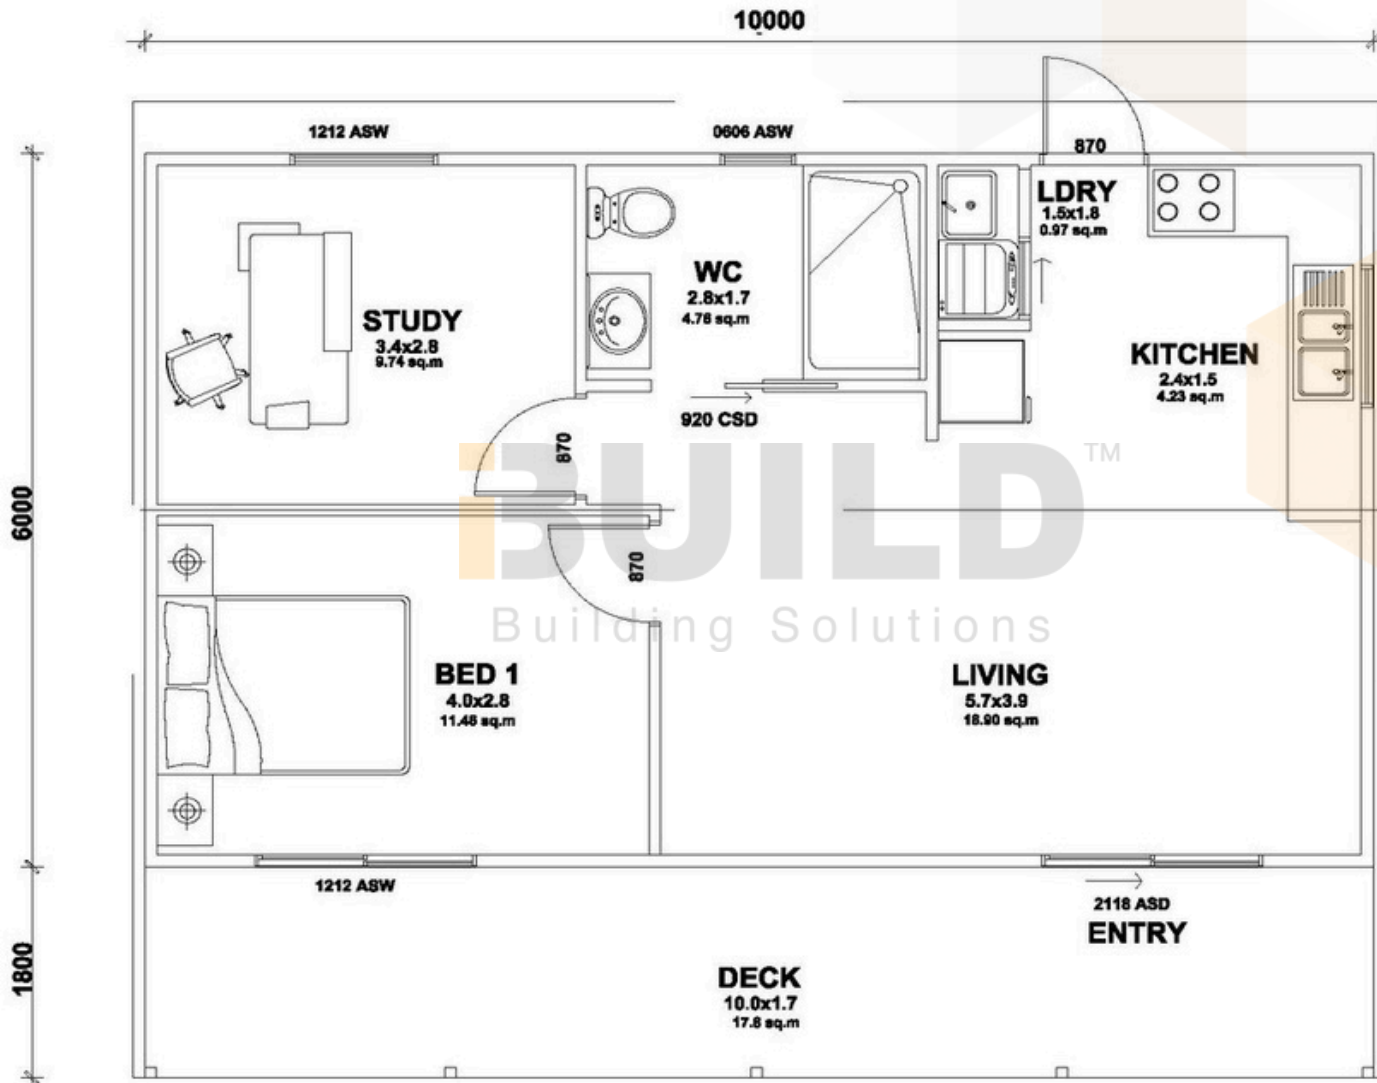

KIT HOMES
AVILA

With a full verandah across the front, the Avila is always a winner for folks looking at homes of this size.

ENCLOSED 60.0m ²	OTHER 18.0m ²
TOTAL 78.0m²	
 2  1  1	

iBUILDTM
Building Solutions