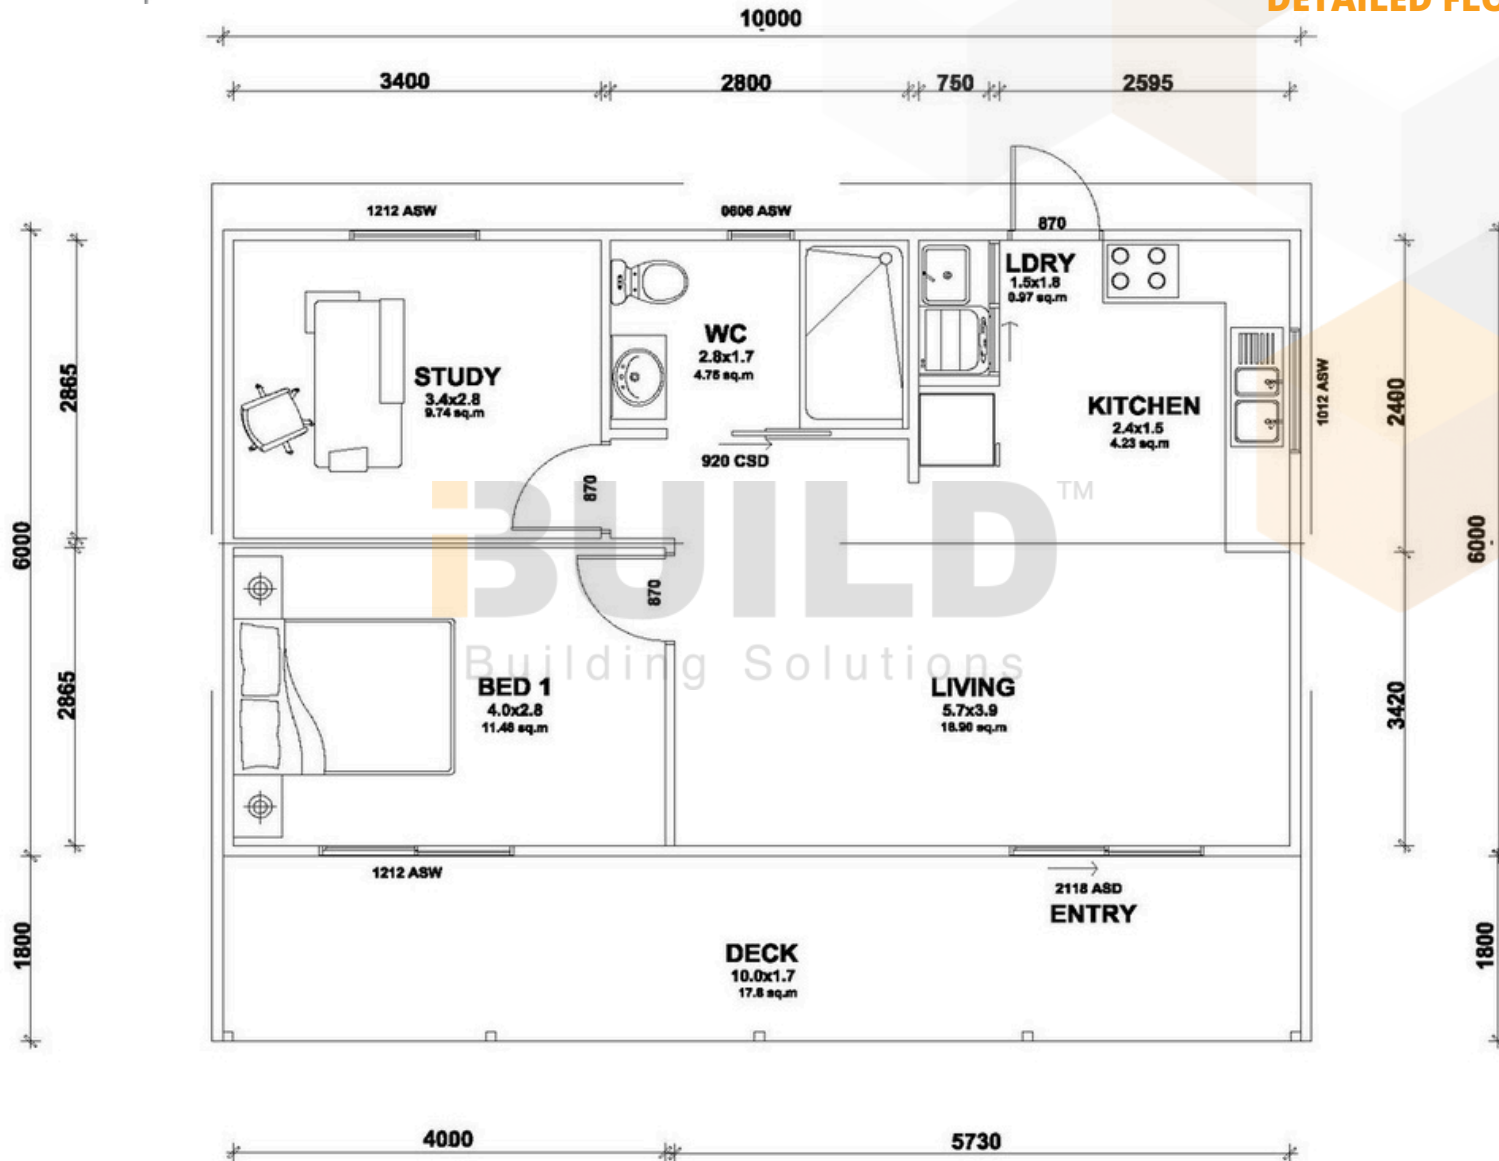

KIT HOMES
AVILA

With a full verandah across the front, the Avila is always a winner for folks looking at homes of this size.

ENCLOSED 60.0m ²	OTHER 18.0m ²
TOTAL 78.0m²	
 2  1  1	

iBUILDTM
Building Solutions