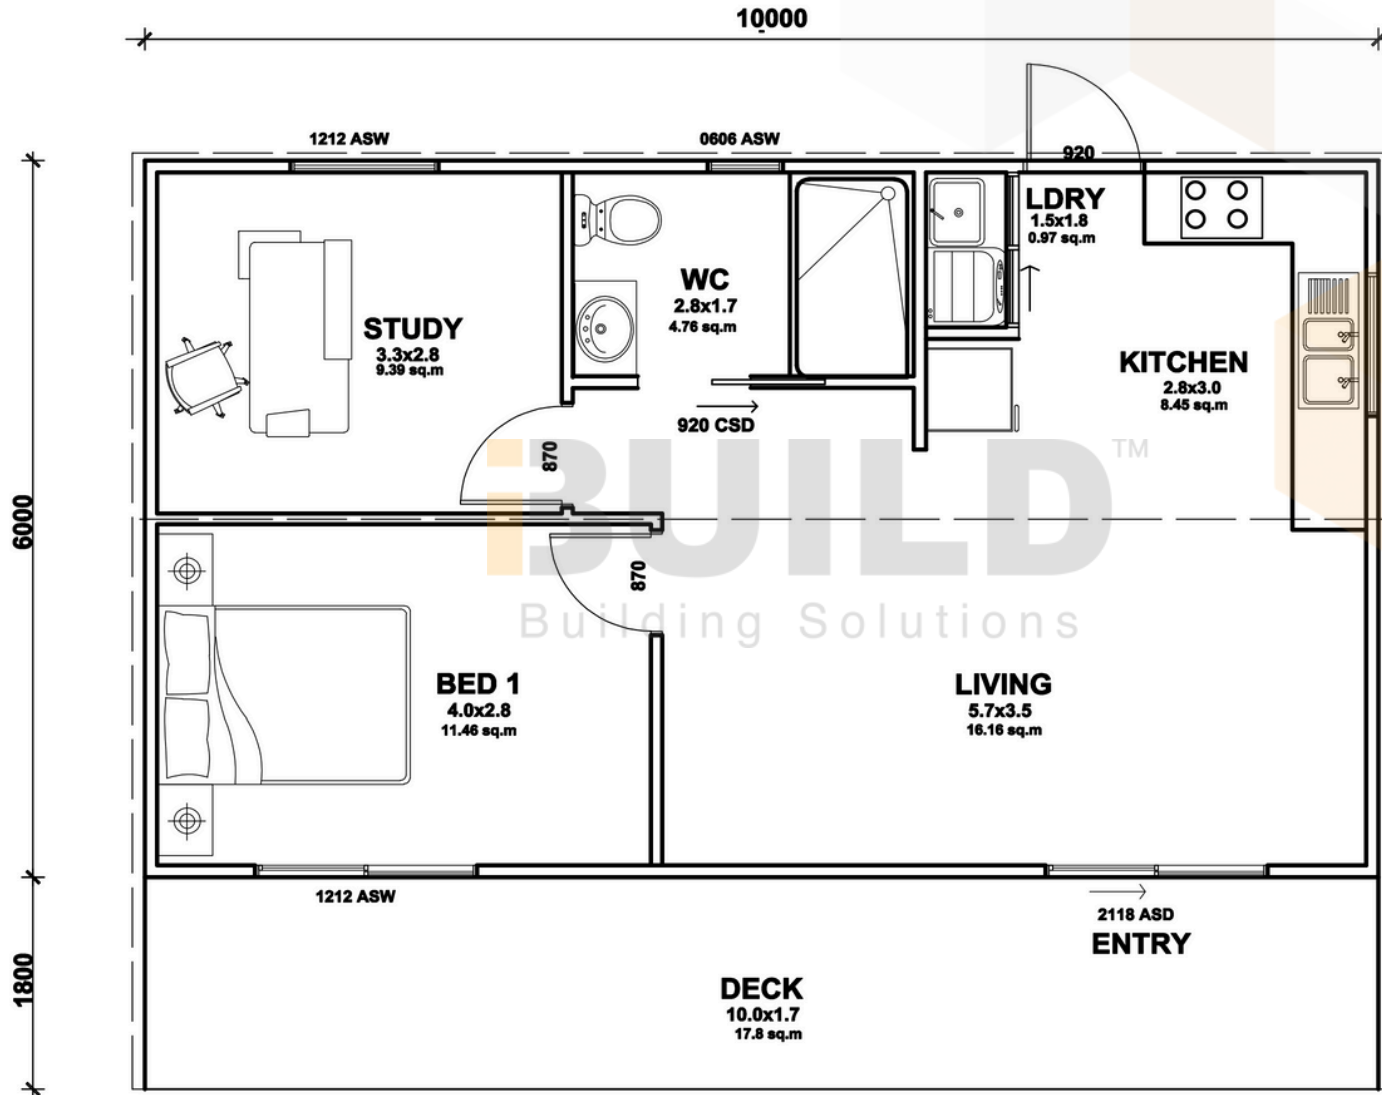

KIT HOMES
AVILA

With a full verandah across the front, the Avila is always a winner for folks looking at homes of this size.

| | |
|---|-----------------------------|
| ENCLOSED 60.0m ² | OTHER 18.0m ² |
| TOTAL 78.0m² | |
|  2  1  1 | |

*UPDATED FLOORPLAN 2025.01.23

iBUILDTM
Building Solutions