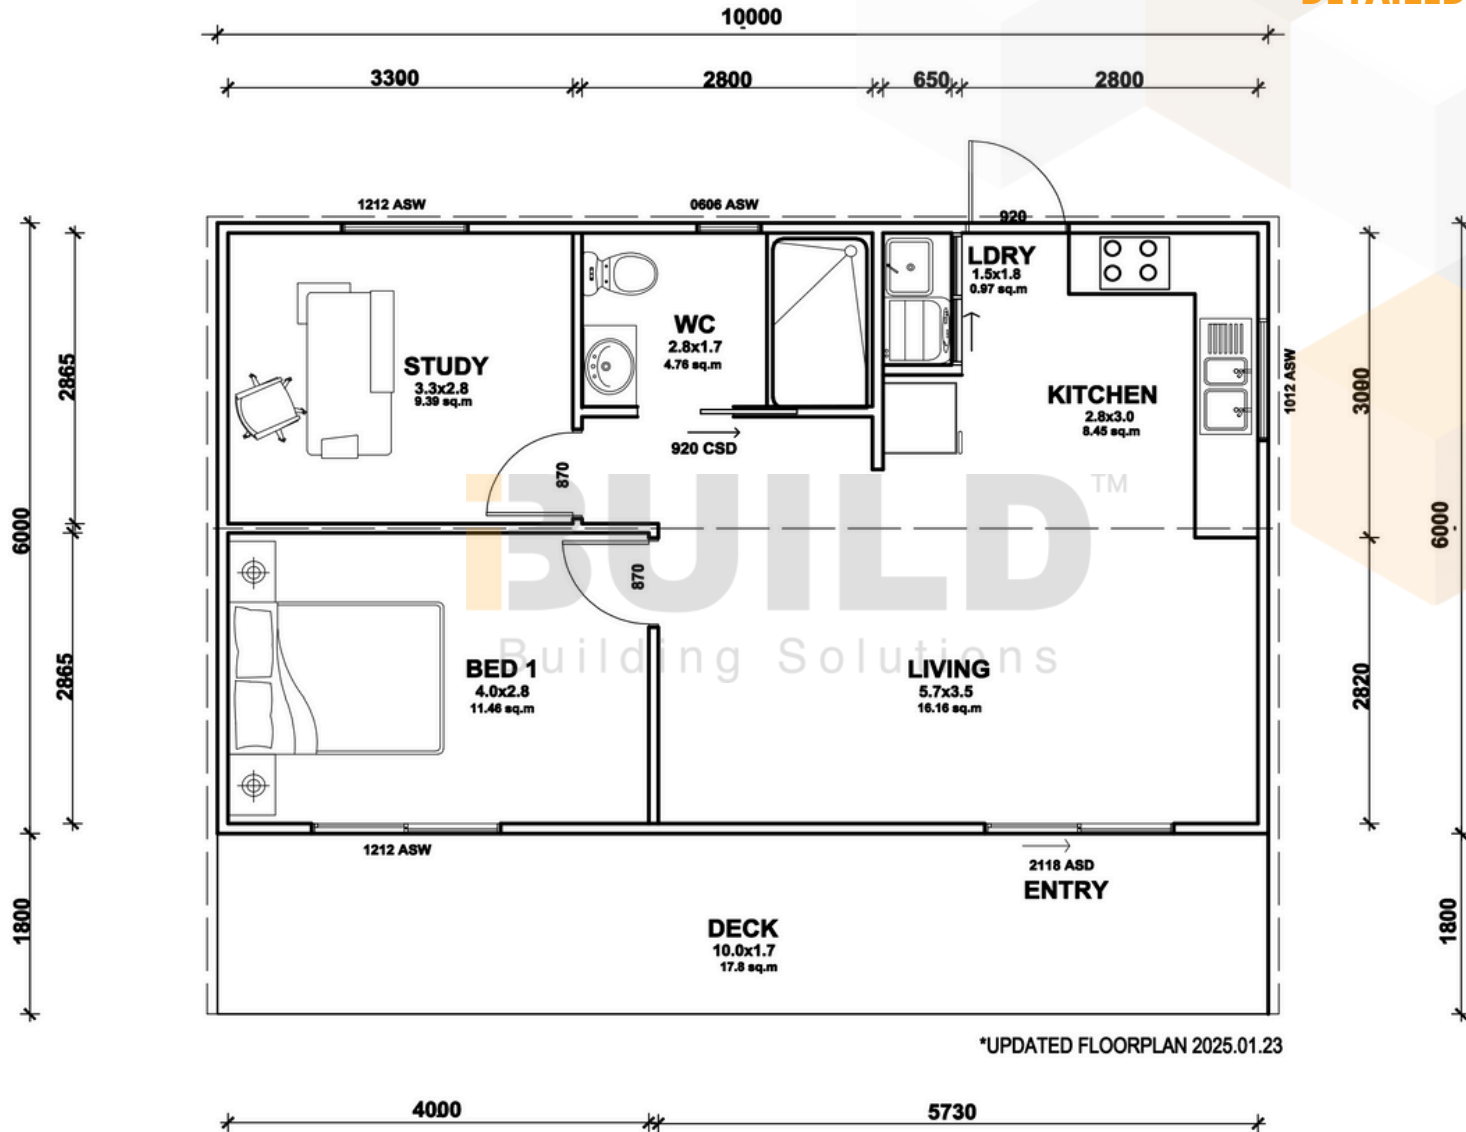

KIT HOMES
AVILA

With a full verandah across the front, the Avila is always a winner for folks looking at homes of this size.

| | |
|---|-----------------------------|
| ENCLOSED 60.0m ² | OTHER 18.0m ² |
| TOTAL 78.0m² | |
|  2  1  1 | |

*UPDATED FLOORPLAN 2025.01.23

iBUILDTM
Building Solutions