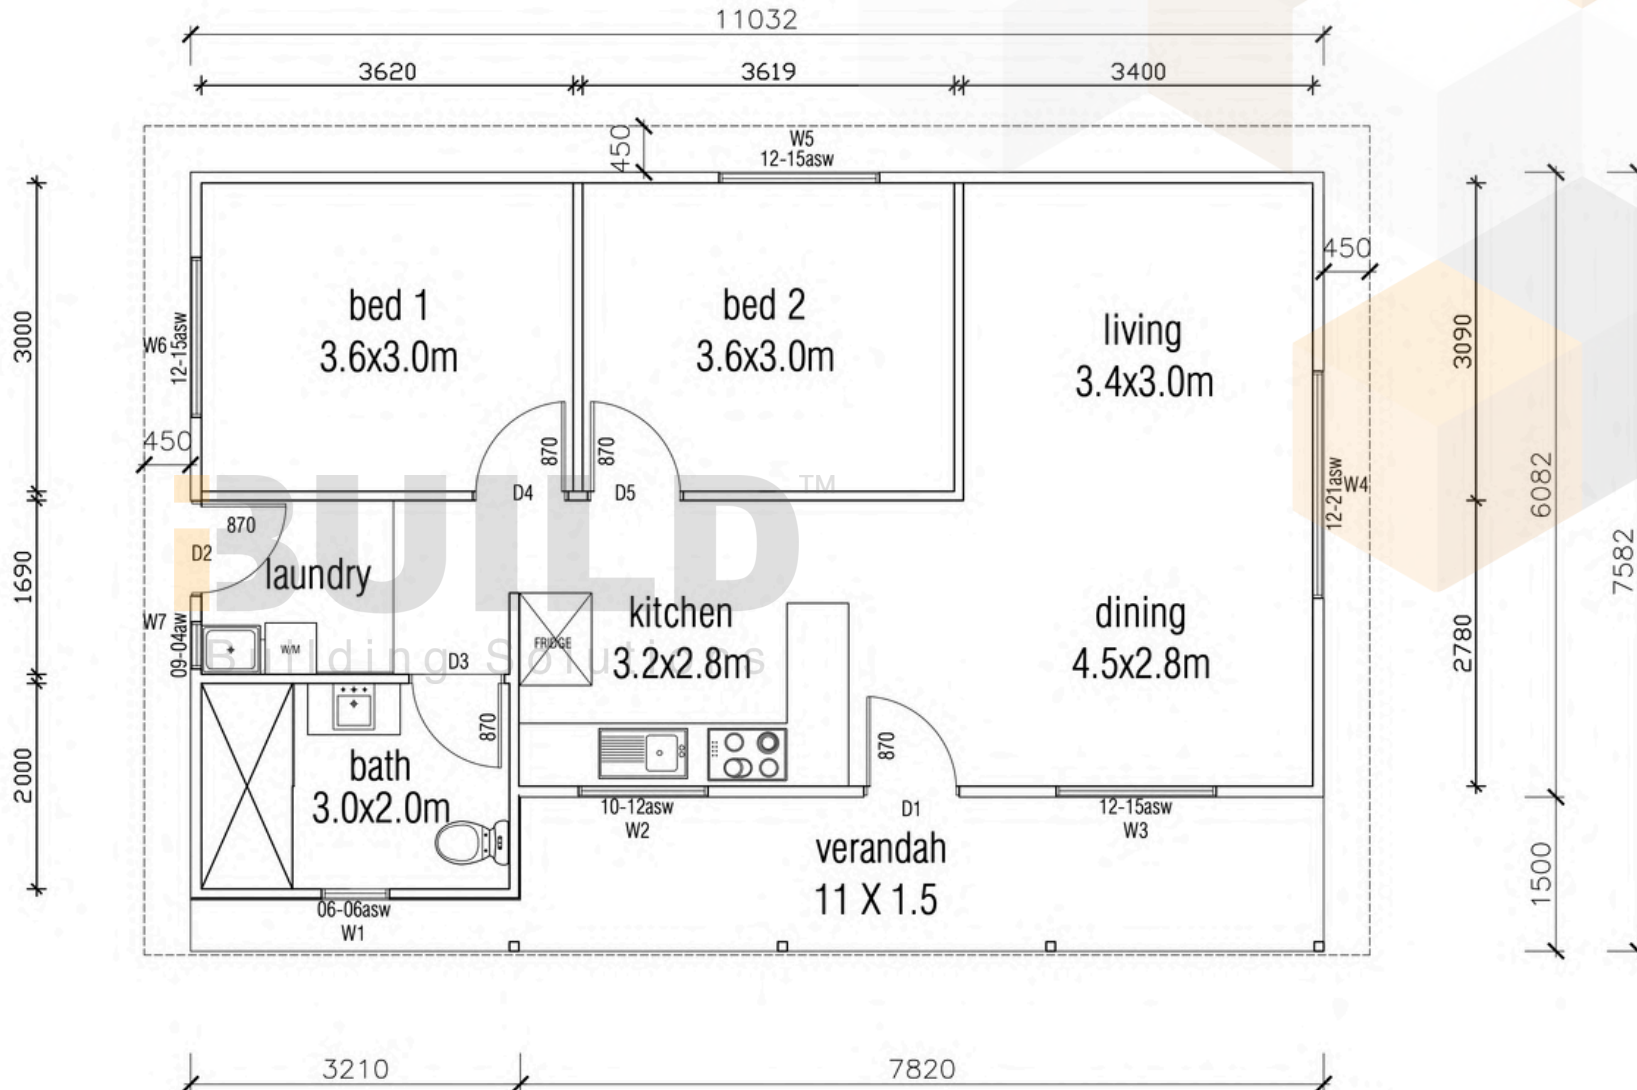

KIT HOMES

Launceston

This unique two bedroom kit home exudes character and charm with a seamless open living space that is perfect for all occasions.

ENCLOSED 70.3m²	OTHER 13.33m²
TOTAL 83.63m²	
 2  1  1	

*UPDATED FLOORPLAN 2025.03.20

*UPDATED FLOORPLAN 2025.03.20