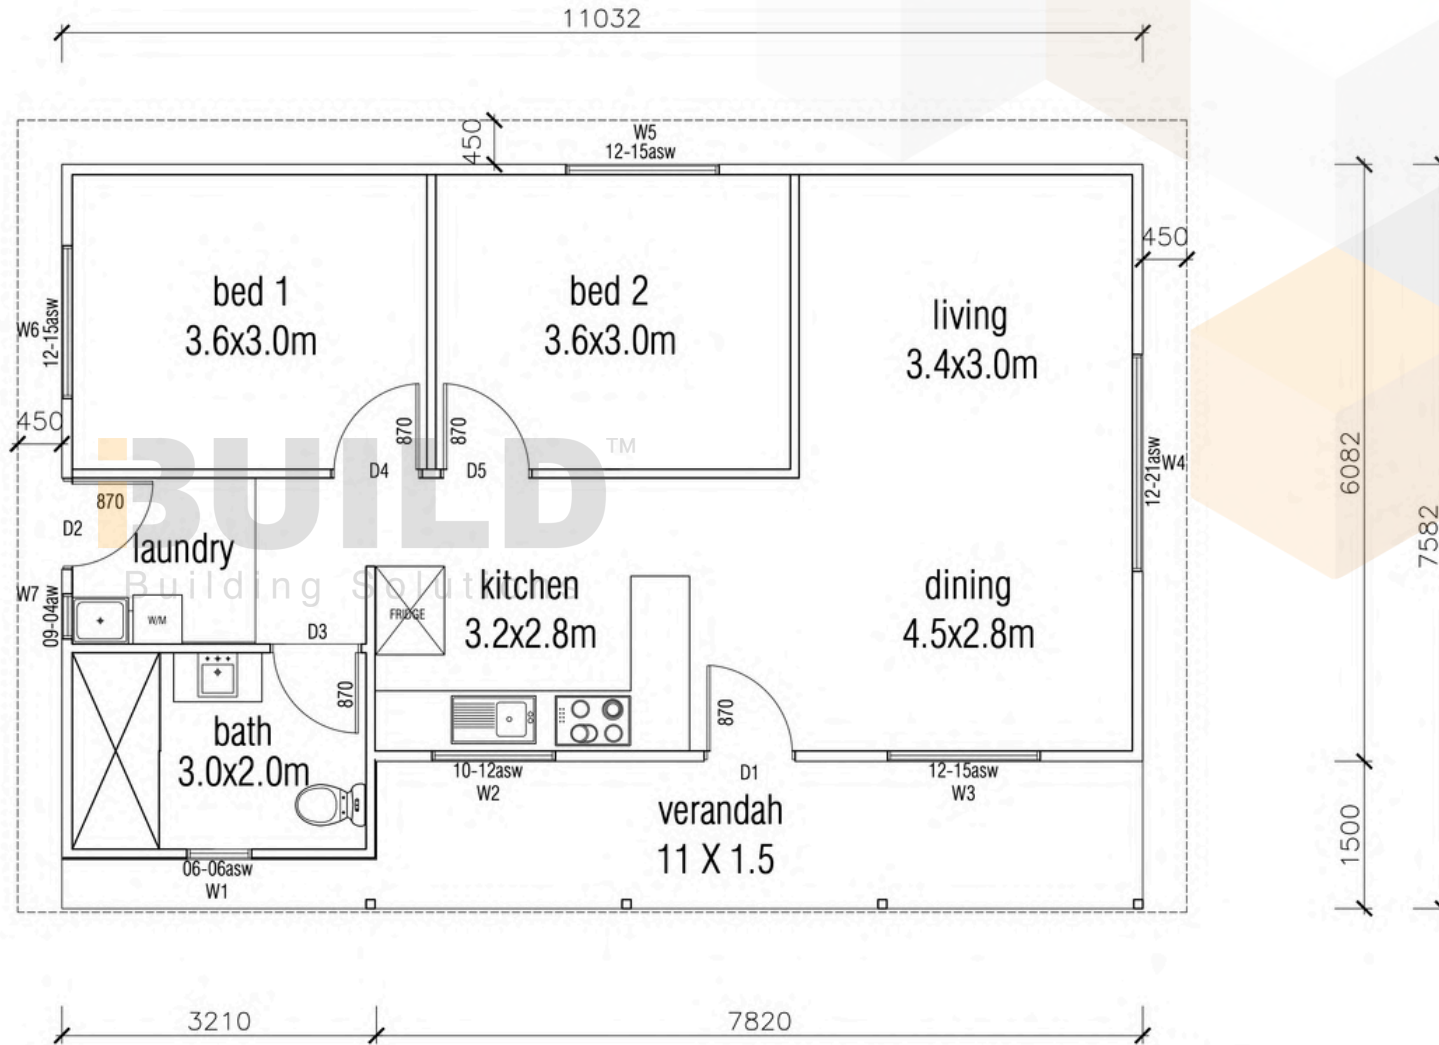

KIT HOMES

Launceston

This unique two bedroom kit home exudes character and charm with a seamless open living space that is perfect for all occasions.

ENCLOSED 70.3m²	OTHER 13.33m²
TOTAL 83.63m²	
 2  1  1	

*UPDATED FLOORPLAN 2025.03.20

*UPDATED FLOORPLAN 2025.03.20