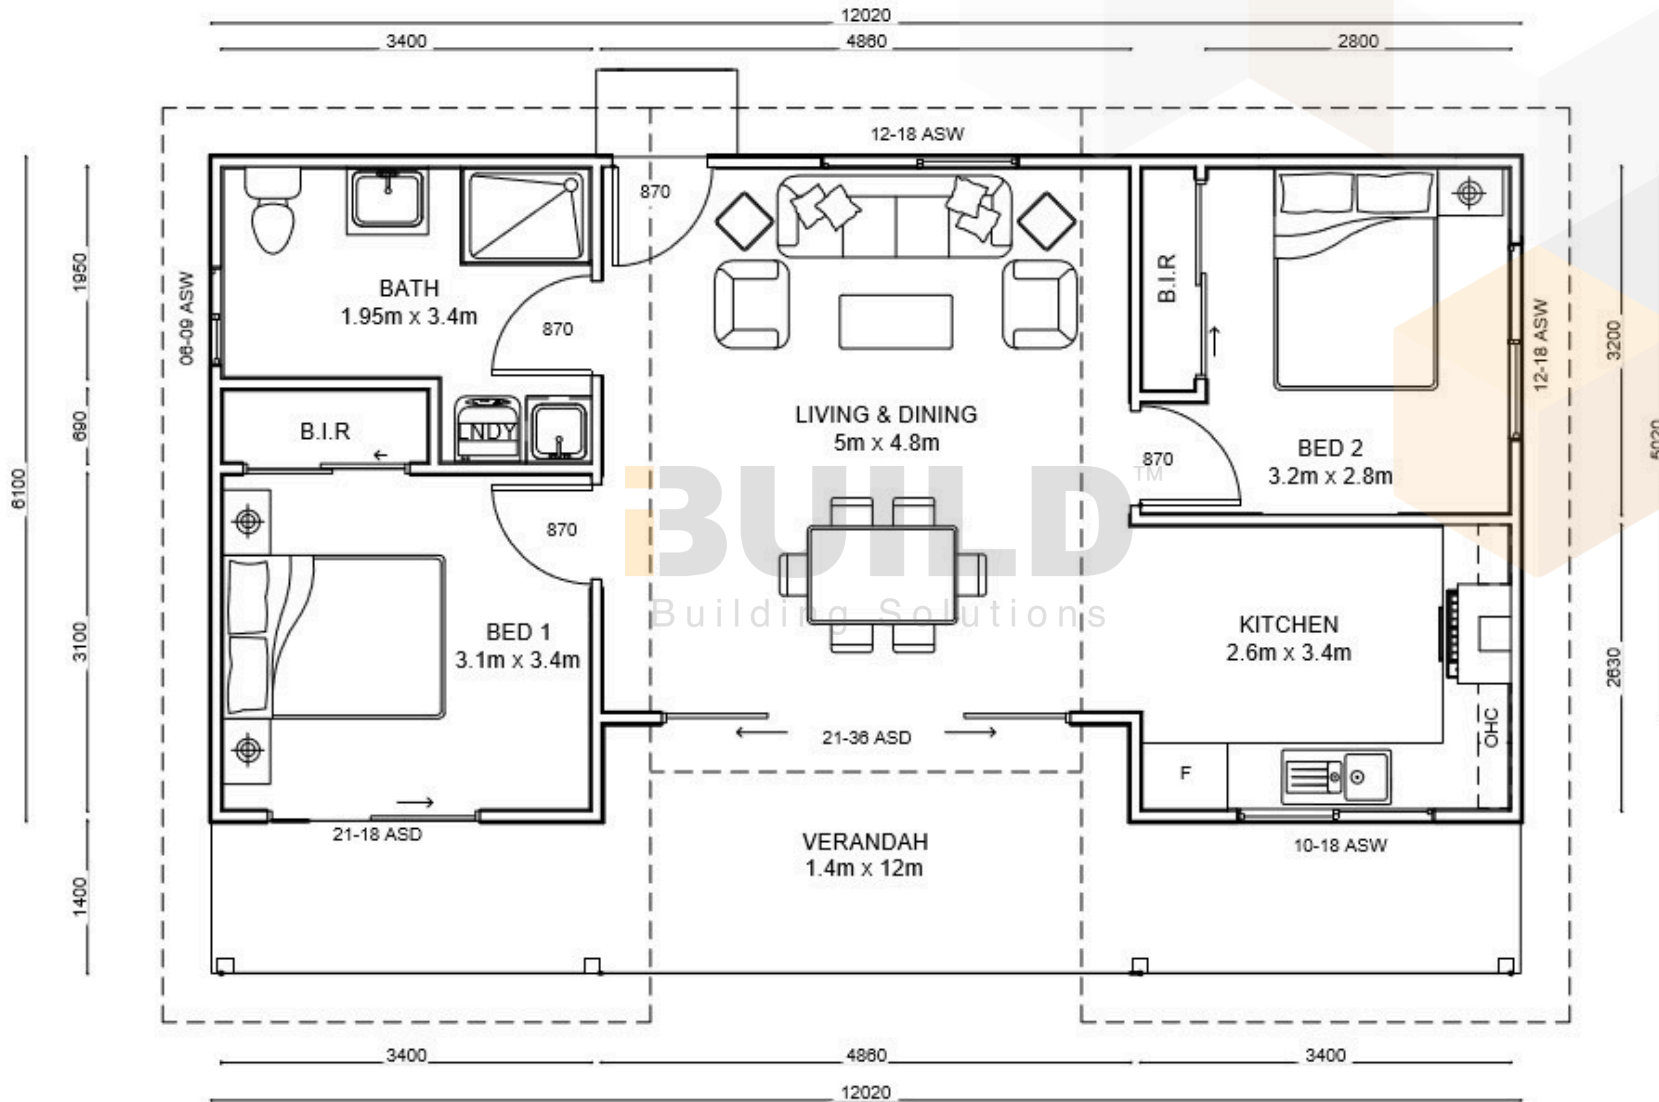

KIT HOMES

Melrose

This modern looking design with its skillion roof is neat and compact. Kit homes Melrose is perfectly suited for a retired couple. It can be used for a vacation/holiday home due to its features. The snug deck leading off the living area is ideal for alfresco dining.

ENCLOSED 68.54m²	OTHER 22m²
TOTAL 90.54m²	
 2  1  1	

BUILDTM
Building Solutions