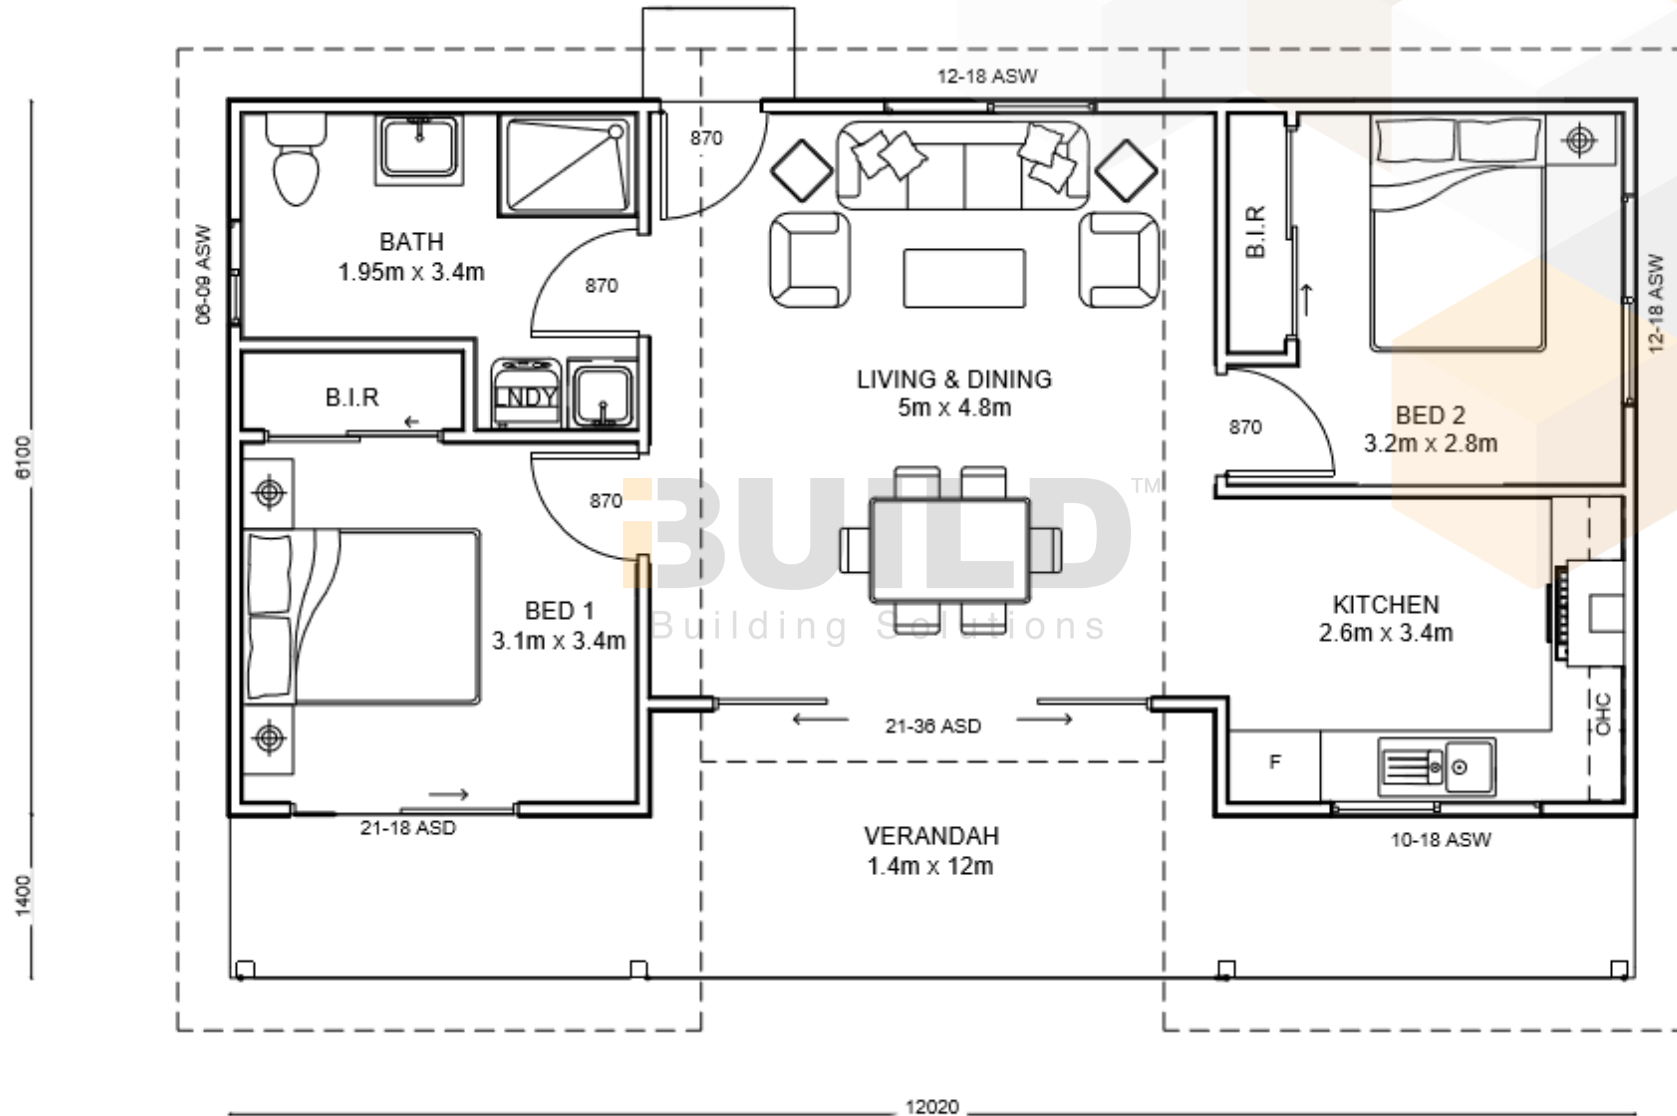

KIT HOMES

Melrose

This modern looking design with its skillion roof is neat and compact. Kit homes Melrose is perfectly suited for a retired couple. It can be used for a vacation/holiday home due to its features. The snug deck leading off the living area is ideal for alfresco dining.

ENCLOSED 68.54m²	OTHER 22m²
TOTAL 90.54m²	
 2  1  1	

BUILDTM
Building Solutions