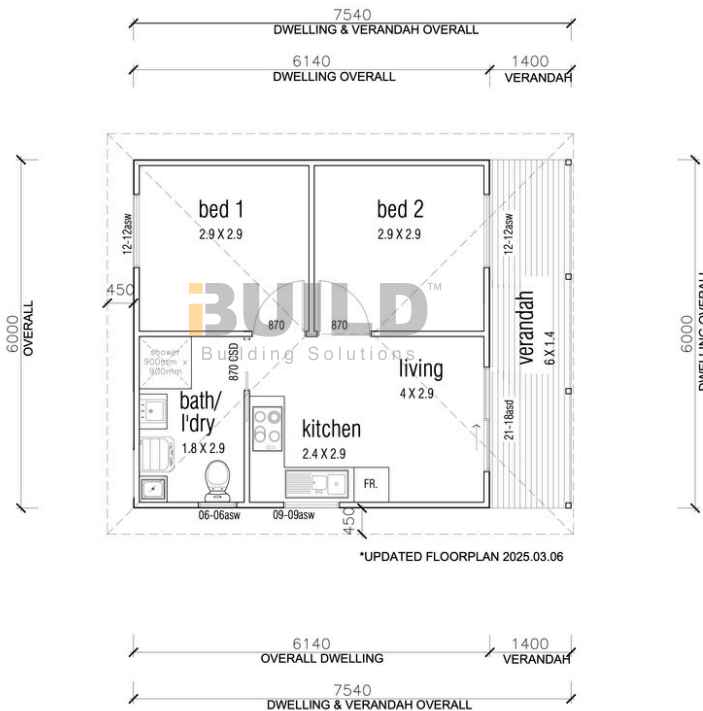

iBUILDTM
Building Solutions

For a larger view of our floor plans,
please check our website.

KIT HOMES

HORSHAM

With two bedrooms and an open style kitchen and living area, comfort and simplistic style resonates throughout the Kit Homes Horsham.

ENCLOSED
36.84m²

OTHER
8.40m²

TOTAL 45.24m²