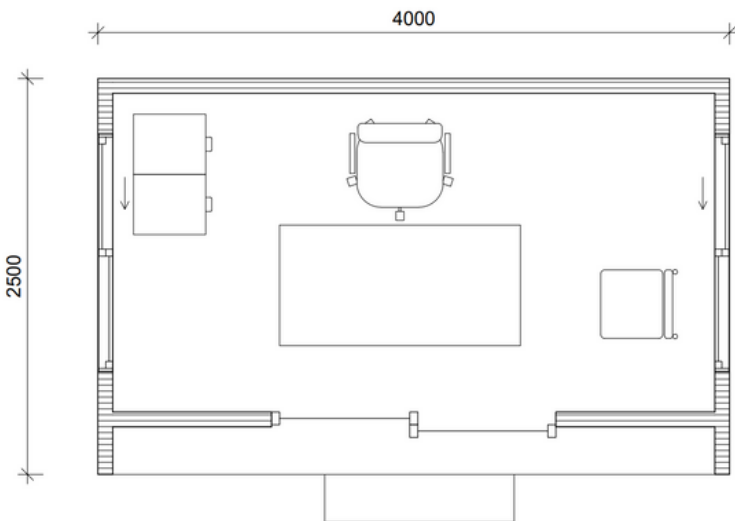

Home Office Kits

Gunnyah

The Gunyah 4000 measures at 2.5m x 4m x 2.5m, and provides ample space to accomplish your work goals. The classic symmetrical design of the kit allows for a functional space to optimise productivity, and provides a perfect view of your property whilst you work. By having windows on either side of the office and glass front doors, this allows for even dispersion of natural light throughout.

ENCLOSED	OTHER
7.68 m ²	2.32 m ²
TOTAL 10 m²	

For a larger view of our floor plans, please check our website.