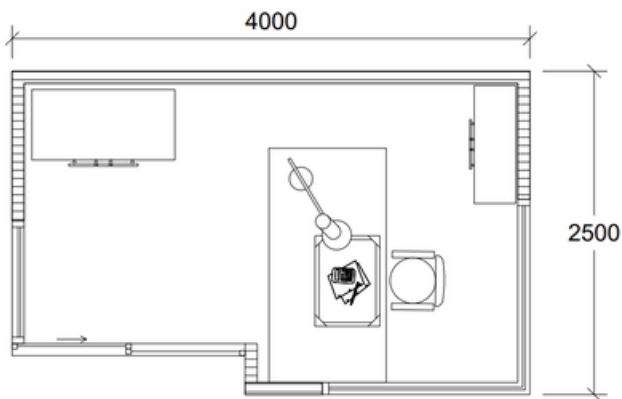

Home Office Kits

Mia Mia

The Mia Mia 4000 measures at 2.5m x 4m x 2.5m and provides ample space to set up your home office inside. The sleek design of the corner entry into the office provides a modern take on the typical home office kit. The opportunity for natural light to stream in through the glass sliding doors is simply a bonus.

ENCLOSED	OTHER
8.8 m ²	1.2 m ²
TOTAL 10 m²	

For a larger view of our floor plans, please check our website.