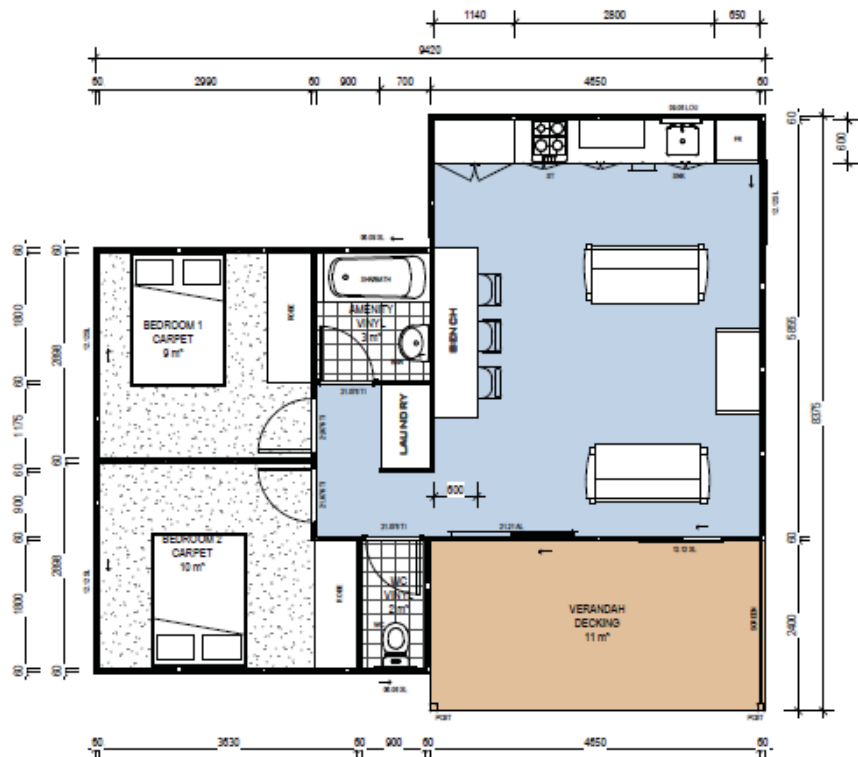

Lekofly Home L60

Build a 7 Star Sustainable Home To Lock Up Stage in 7 Days

Lekofly L60

2 Bedrooms / 71 m²

Living Area 60 m²

Verandah Area 11 m²

Total Area 71 m²

Build a 7 Star Sustainable Home To Lock Up Stage in 7 Days

Lekofly L30

1 Bedroom / 35m²

Living Area 30m²

Verandah Area 5m²

Total Area 35m²